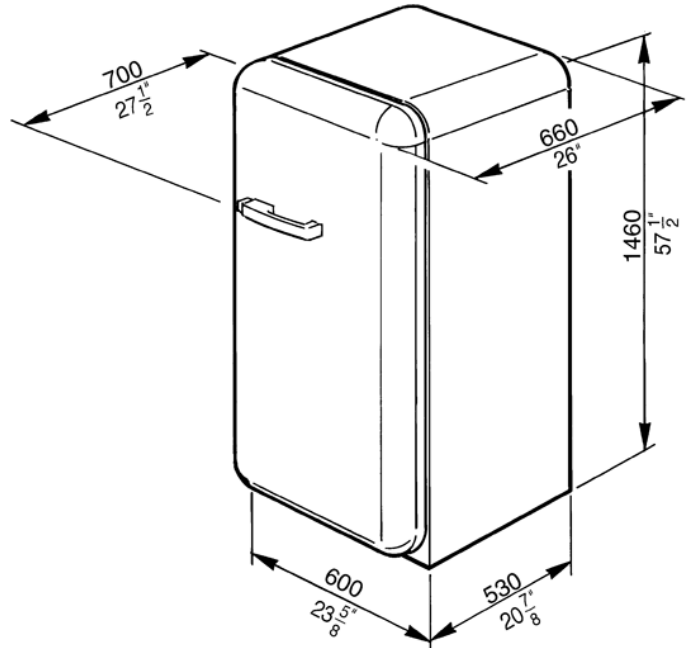

FAB28UORR1

50'S Style Refrigerator with ice compartment,  
Orange, Right hand hinge  
EAN13: 8017709208400

• 9.22 cu. ft. capacity • **Refrigerator** • Interior light • 3 adjustable glass shelves • 1 bottle storage shelf • 1 fixed glass shelf • 1 fruit and vegetable container • 1 dairy box • **Door** • 2 adjustable covered bins • 2 bottle storage bins • 4 adjustable bins • 2 egg bins • **Freezer compartment** • 1 Ice cube tray • Dimensions (h x w x d) 57 1/2" x 23 5/8" x 27 1/2"

## Versions

- FAB28UORL1 - Orange, left hand hinge