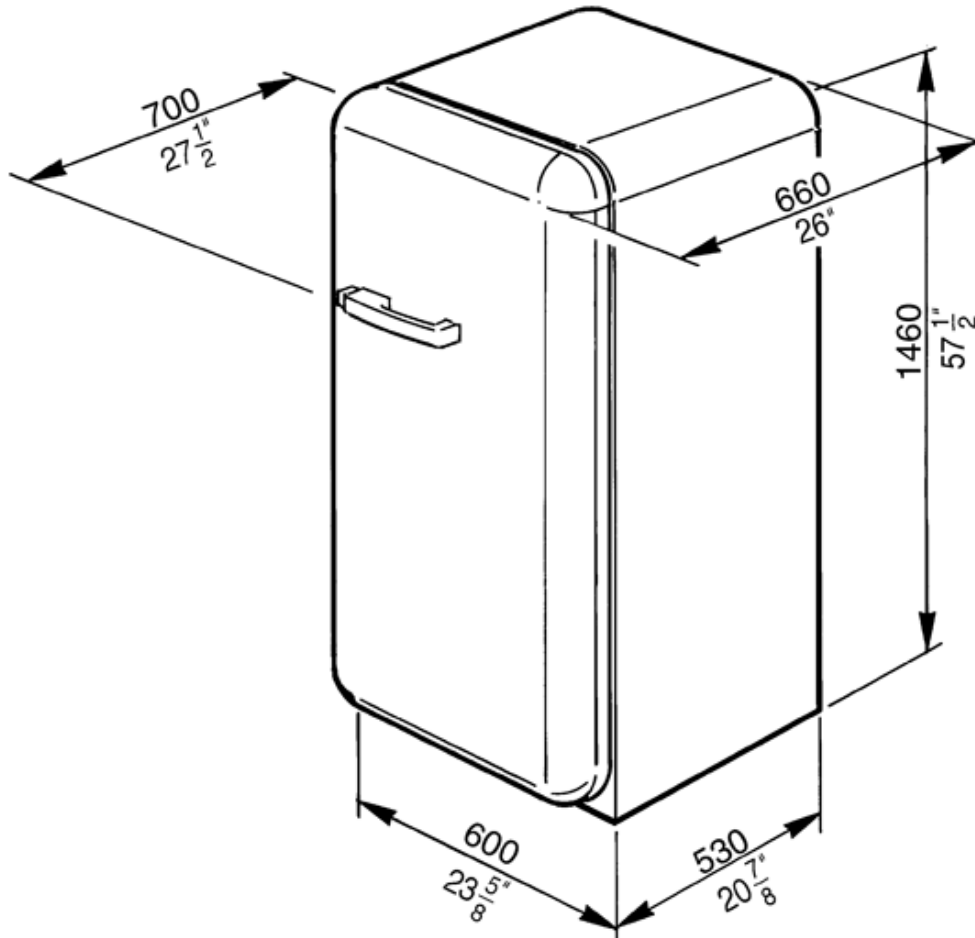

FAB28UPGL1

50's Retro style

fridge
free standing
50's style
pastel green
24'''

SMEG U.S.A. INC.
A&D BUILDING
150 EAST 58th STREET, 7th FLOOR
NEW YORK, NY, 10155
Tel. +1 212 265 5378
Fax +1 212 265 5945