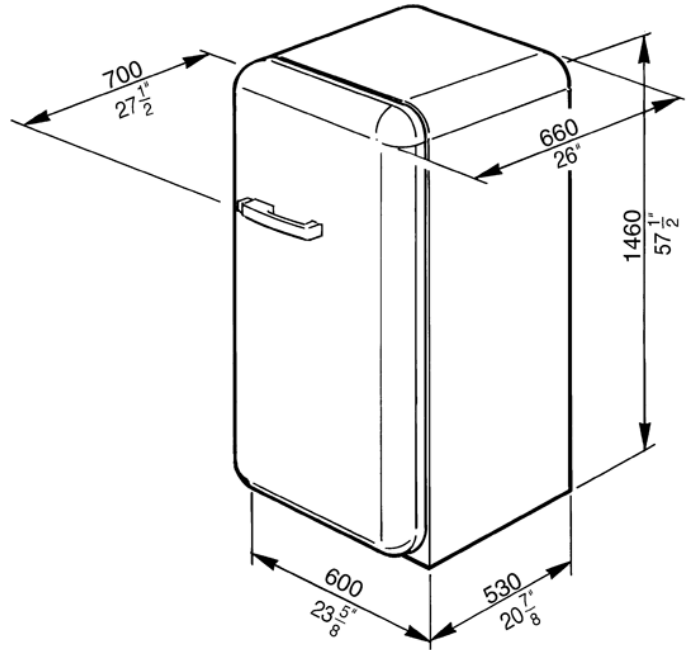

FAB28UPGL1

50'S Style Refrigerator with ice compartment,
Pastel green, Left hand hinge
EAN13: 8017709208554

• 9.22 cu. ft. capacity • **Refrigerator** • Interior light • 3 adjustable glass shelves • 1 bottle storage shelf • 1 fixed glass shelf • 1 fruit and vegetable container • 1 dairy box • **Door** • 2 adjustable covered bins • 2 bottle storage bins • 4 adjustable bins • 2 egg bins • **Freezer compartment** • 1 Ice cube tray • Dimensions (h x w x d) 57 1/2" x 23 5/8" x 27 1/2"

Versions

- FAB28UPGR1 - Pastel green, right hand hinge