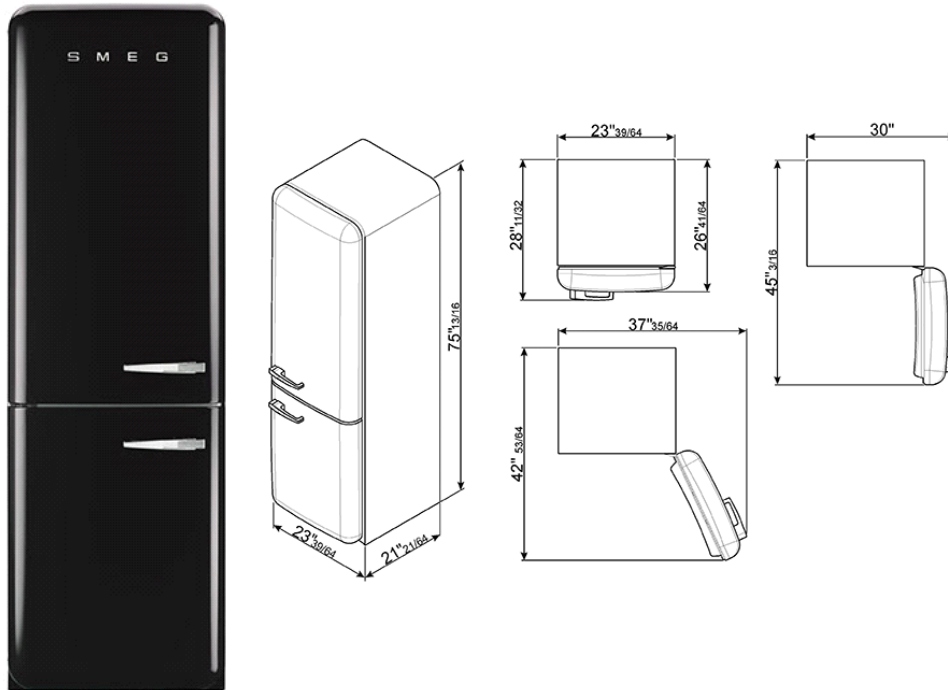

50'S Retro Style refrigerator with automatic freezer, Black, Left hand hinge
EAN13: 8017709219109

• Frost-free • 2 adjustable thermostats • **Refrigerator** • 8.2 cu. ft. capacity • Interior light • 3 adjustable glass shelves • 1 fruit and vegetable container • 1 bottle storage shelf • **Door** • 3 adjustable balconies • 1 balcony shelf with transparent cover • Egg holder • **Freezer** • 3.5 cu. ft. capacity • 2 drawers • 1 compartment with pull-down flap • Fast-freezing compartment • Ice tray
• Dimensions (h x w x d) 75 17/20" x 23 2/3" x 26 2/3"

Versions

- FAB32UBLRN - Black, right hand hinge