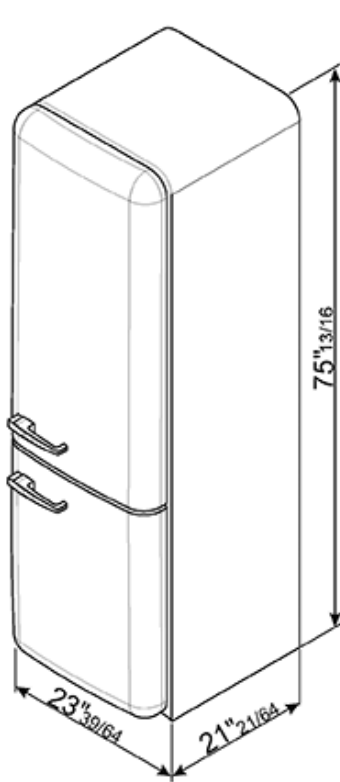

FAB32UCRRN

50's Retro style

50'S Retro Style refrigerator with automatic freezer, Cream, Right hand hinge

EAN13: 8017709219284

Frost-free

2 adjustable thermostats

Refrigerator

8.2 cu. ft. capacity

Interior light

3 adjustable glass shelves

1 fruit and vegetable container

1 bottle storage shelf

Door

3 adjustable balconies

1 balcony shelf with transparent cover

Egg holder

Freezer

3.5 cu. ft. capacity

2 drawers

1 compartment with pull-down flap

Fast-freezing compartment

Ice tray

Dimensions (h x w x d) 75 17/20" x 23 2/3" x 26 2/3"

Versions

- **FAB32UCRLN** - Cream, left hand hinge

FAB32UCRRN

50's Retro style

fridge
free standing
combined
cream
24"

SMEG U.S.A. INC.
A&D BUILDING
150 EAST 58th STREET, 7th FLOOR
NEW YORK, NY, 10155
Tel. +1 212 265 5378
Fax +1 212 265 5945