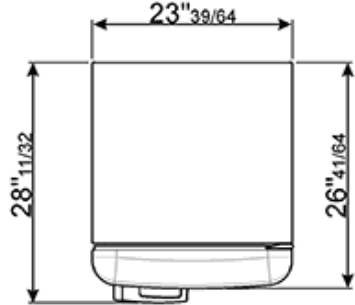

SMEG U.S.A. INC.
A&D BUILDING
150 EAST 58th STREET, 7th FLOOR
NEW YORK, NY, 10155
Tel. +1 212 265 5378
Fax +1 212 265 5945