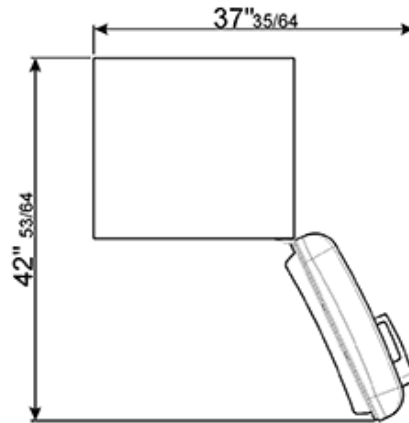

FAB32UCRRN

50's Retro style

fridge
free standing
combined
cream
24"

SMEG U.S.A. INC.
A&D BUILDING
150 EAST 58th STREET, 7th FLOOR
NEW YORK, NY, 10155
Tel. +1 212 265 5378
Fax +1 212 265 5945