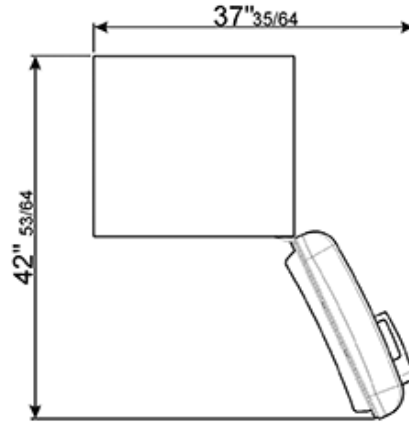

FAB32UPBRN

50's Retro style

fridge
free standing
combined
pastel blue
24"

SMEG U.S.A. INC.
A&D BUILDING
150 EAST 58th STREET, 7th FLOOR
NEW YORK, NY, 10155
Tel. +1 212 265 5378
Fax +1 212 265 5945