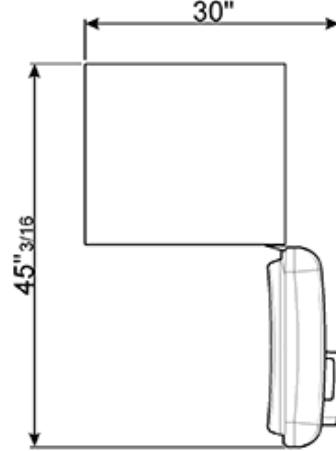

FAB32UPBRN

50's Retro style

fridge
free standing
combined
pastel blue
24"

SMEG U.S.A. INC.
A&D BUILDING
150 EAST 58th STREET, 7th FLOOR
NEW YORK, NY, 10155
Tel. +1 212 265 5378
Fax +1 212 265 5945