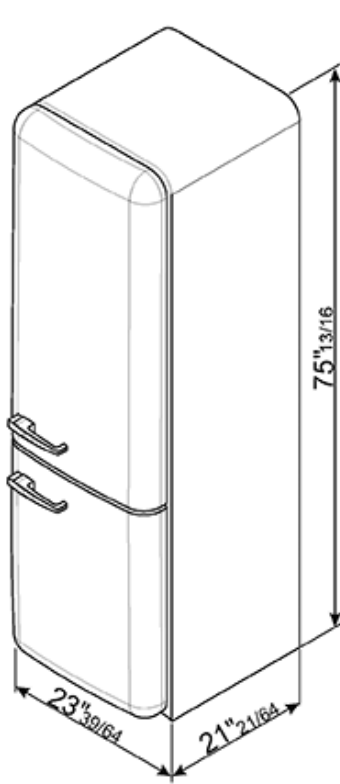

FAB32UPBRN

50's Retro style

fridge
free standing
combined
pastel blue
24"

SMEG U.S.A. INC.
A&D BUILDING
150 EAST 58th STREET, 7th FLOOR
NEW YORK, NY, 10155
Tel. +1 212 265 5378
Fax +1 212 265 5945