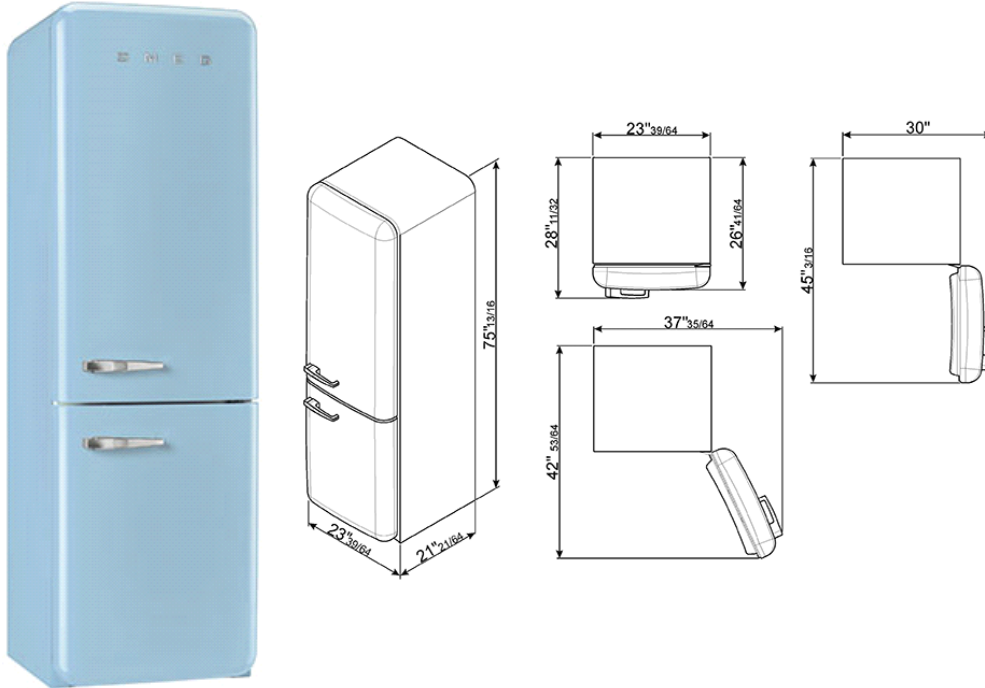

50'S Retro Style refrigerator with automatic freezer, Pastel blue, Right hand hinge
EAN13: 8017709219321

• Frost-free • 2 adjustable thermostats • **Refrigerator** • 8.2 cu. ft. capacity • Interior light • 3 adjustable glass shelves • 1 fruit and vegetable container • 1 bottle storage shelf • **Door** • 3 adjustable balconies • 1 balcony shelf with transparent cover • Egg holder • **Freezer** • 3.5 cu. ft. capacity • 2 drawers • 1 compartment with pull-down flap • Fast-freezing compartment • Ice tray
• Dimensions (h x w x d) 75 17/20" x 23 2/3" x 26 2/3"

Versions

- FAB32UPBLN - Pastel blue, left hand hinge