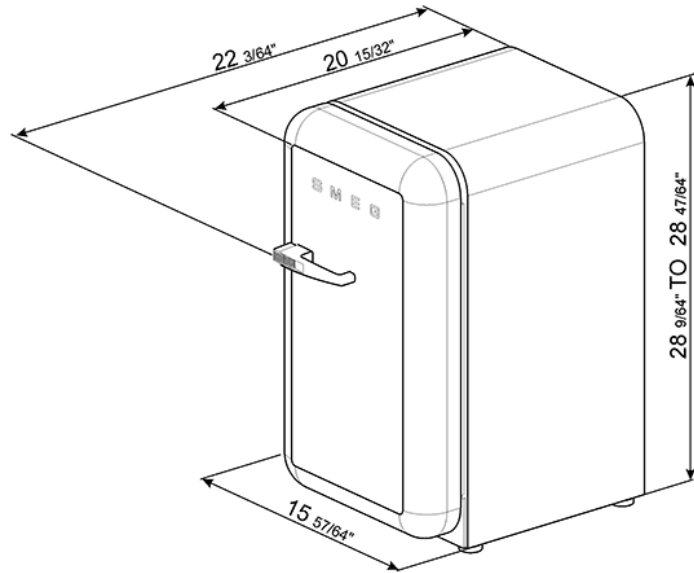

50's Retro Style Mini Refrigerator,
Orange, Left hand hinge
EAN13: 8017709192921

• Capacity 1.5 Cu. Ft. • Absorption cooling = ultra low noise level • Automatic defrost • LED Internal light • 2 adjustable shelves • Door storage: 1 balcony shelf, 1 bottle shelf • Ice cube tray • Voltage: 115 V • Current: 10Amps • Frequency: 60Hz • Dimensions: (H x W x D) 28 9/64" x 15 57/64" x 22 3/64" • Gross Weight: 65lbs. • Net Weight: 51.2 lbs.

Versions

• FAB5URO - Orange, hinges on the right • FAB5URNE - Black, hinges on the right • FAB5ULNE - Black, hinges on the left • FAB5URP - Cream, hinges on the right • FAB5ULP - Cream, hinges on the left • FAB5URR - Red, hinges on the right • FAB5ULR - Red, hinges on the left