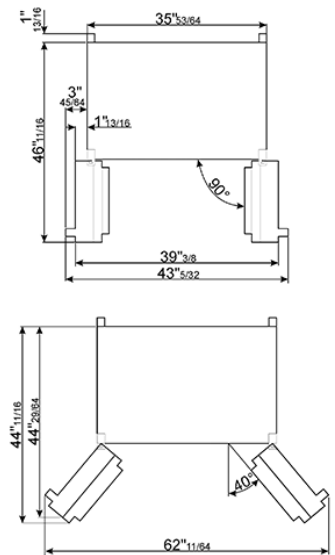

36", Stainless Steel, 4-doors Refrigerator with Automatic Freezer
EAN13: 8017709215736

• Standard hinge • Fingerprint-proof • Display: LCD • Display functions: holiday, fast freezing, fast cooling, multizone, energy efficiency mode, child safety lock, ajar door alarm • Adaptable compartment(freezer or refrigerator space) • Ice & water dispenser • **Refrigerator compartment features:** • Glass adjustable shelves • Crisper compartment • LED refrigerator internal lighting • **Refrigerator inner door:** • 1 balcony with transparent cover • 5 adjustable balconies • 2 bottle balconies • 1 egg tray • Natural Plus Blue light • **Freezer compartment features:** • 4 drawers • 2 glass shelves • **Other freezer features:** • Fast-freezing compartment • Fast-freezing button • **Performance/energy label:** • Annual energy consumption: 681 kWh • Fresh food compartment net volume: 15.37 cu. ft. • Freezer compartment net volume: 7.35 cu. ft. • Frozen food compartment star rating: 4 • Frost-free system • Freezing capacity: 13kg/h • Climatic class: T • Noise level: 47dB(A) • **Electrical connection:** • Voltage: 120V • Frequency (Hz): 60Hz • Plug type: USA • With door opened to 90°: 113 cm (including handle) 44 ½" • Dimensions: HxWxD 185x91x86cm 72 4/5 x 35 4/5 x 33 9/10"