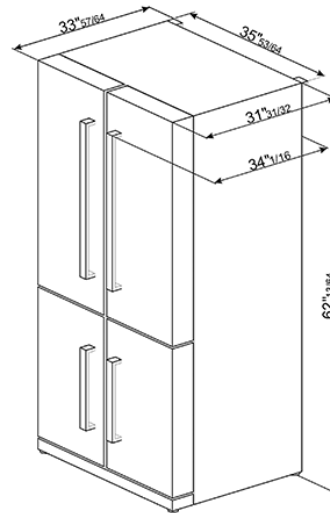

36", Stainless Steel, 4-doors Refrigerator with Automatic Freezer
EAN13: 8017709215736

• Standard hinge • Fingerprint-proof • Display: LCD • Display functions: holiday, fast freezing, fast cooling, multizone, energy efficiency mode, child safety lock, ajar door alarm • Adaptable compartment(freezer or refrigerator space) • Ice & water dispenser • **Refrigerator compartment features:** • Glass adjustable shelves • Crisper compartment • LED refrigerator internal lighting • **Refrigerator inner door:** • 1 balcony with transparent cover • 5 adjustable balconies • 2 bottle balconies • 1 egg tray • Natural Plus Blue light • **Freezer compartment features:** • 4 drawers • 2 glass shelves • **Other freezer features:** • Fast-freezing compartment • Fast-freezing button • **Performance/energy label:** • Annual energy consumption: 681 kWh • Fresh food compartment net volume: 15.37 cu. ft. • Freezer compartment net volume: 7.35 cu. ft. • Frozen food compartment star rating: 4 • Frost-free system • Freezing capacity: 13kg/h • Climatic class: T • Noise level: 47dB(A) • **Electrical connection:** • Voltage: 120V • Frequency (Hz): 60Hz • Plug type: USA • With door opened to 90°: 113 cm (including handle) 44 ½" • Dimensions: HxWxD 185x91x86cm 72 4/5 x 35 4/5 x 33 9/10"