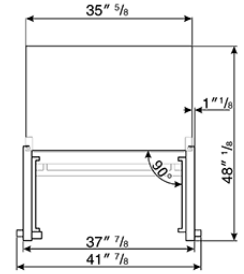

36", Stainless Steel French-Door Refrigerator  
with Automatic Freezer  
EAN13: 8017709226770

- Standard hinge • Fingerprint-proof • Display: LCD • Display functions: fast freezing, fast cooling, temperature • Ice & water dispenser
- Refrigerator compartment features:** • Glass adjustable shelves • Crisper compartment • LED refrigerator internal lighting • **Refrigerator inner door:** • 2 balcony with transparent cover • 3 adjustable balconies • 2 bottle balconies • 1 egg tray • Natural Plus light • **Freezer compartment features:** • 2 drawers • **Other freezer features:** • Fast-freezing compartment • **Performance/energy label:** • Annual energy consumption: 681 kWh • Fresh food compartment net volume: 18,4 cu. ft. • Freezer compartment net volume: 7,7 cu. ft. • Frozen food compartment star rating: 4 • Frost-free system • Climatic class: T • Noise level: 43dB(A) • **Electrical connection:** • Voltage: 120V • Frequency (Hz): 60Hz • Plug type: USA • Dimensions: • HxWxD 1774x980x1239 mm 69" 13/16 x 36" x 32" 1/2