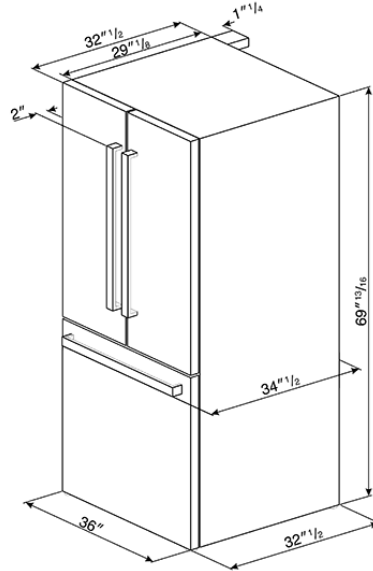

36", Stainless Steel French-Door Refrigerator  
with Automatic Freezer  
EAN13: 8017709226770

- Standard hinge • Fingerprint-proof • Display: LCD • Display functions: fast freezing, fast cooling, temperature • Ice & water dispenser
- Refrigerator compartment features:** • Glass adjustable shelves • Crisper compartment • LED refrigerator internal lighting • **Refrigerator inner door:** • 2 balcony with transparent cover • 3 adjustable balconies • 2 bottle balconies • 1 egg tray • Natural Plus light • **Freezer compartment features:** • 2 drawers • **Other freezer features:** • Fast-freezing compartment • **Performance/energy label:** • Annual energy consumption: 681 kWh • Fresh food compartment net volume: 18,4 cu. ft. • Freezer compartment net volume: 7,7 cu. ft. • Frozen food compartment star rating: 4 • Frost-free system • Climatic class: T • Noise level: 43dB(A) • **Electrical connection:** • Voltage: 120V • Frequency (Hz): 60Hz • Plug type: USA • Dimensions: • HxWxD 1774x980x1239 mm 69" 13/16 x 36" x 32" 1/2