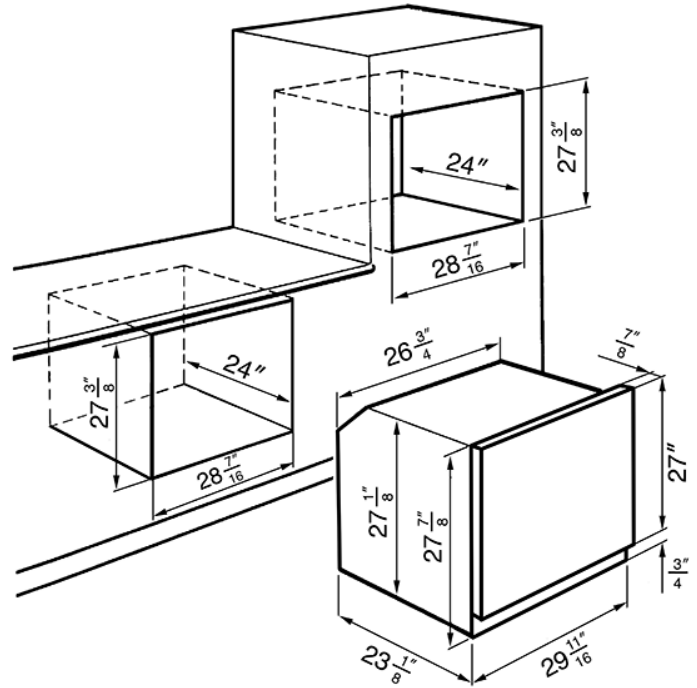

76CM (30") "Linea" Electric Multifunction Oven  
 Silver Glass  
 EAN13: 8017709230128

• **Programs / Functions** • No. of cooking functions: 6 • **Self cleaning cycle** • **Other functions:** Defrost by time, Defrost by weight, Proving, Sabbath, Dehydrate • **Controls** • Digital display • **Options** • Cooking time setting: Delay start and automatic end cooking • End of cooking acoustic alarm • Minute minder • Controls Lock / Child Safety • Rapid pre-heating • Other options: Keep warm • Minimum Temperature: 86°F • Maximum temperature: 554°F • **Technical Features** • Cavity material: Enamel • Oven capacity: 4.34 cu.ft • No. of shelves: 6 • Shelves type: Molded sides • Double fan • No. of lights: 3 • Light type: Halogen • Light Power: 20 W • Light when door is opened • Heating suspended when door is opened • Cooling system: Tangential • **Accessories Included** • Grill mesh: 1 • Grid with back and side stop: 2 • Enamelled tray (20mm): 1 • Telescopic Guide rails, total Extraction: 1 • Meat probe: 1 • **Electrical Connection** • Voltage rating: 240/208V – 60Hz • Connected load (nominal power): Amps @ 240/208V: 16.9/17.5 Amps