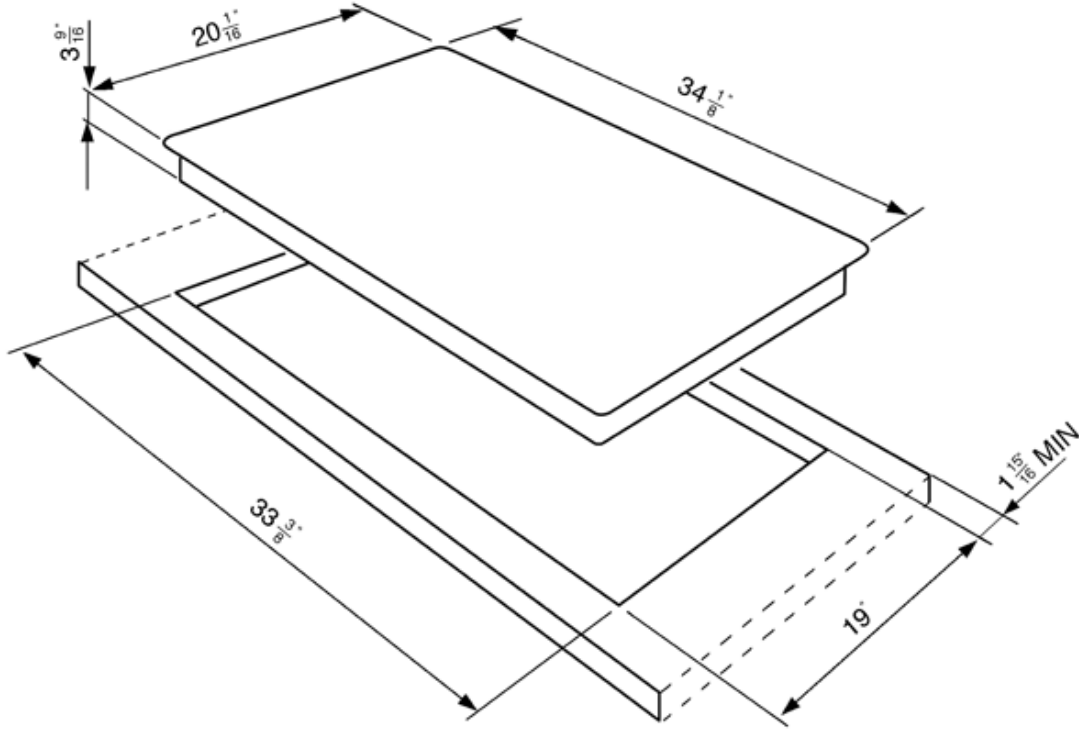

PGF95U3

classic

gas
35"
stainless steel
ultra low profile base

SMEG U.S.A. INC.
A&D BUILDING
150 EAST 58th STREET, 7th FLOOR
NEW YORK, NY, 10155
Tel. +1 212 265 5378
Fax +1 212 265 5945