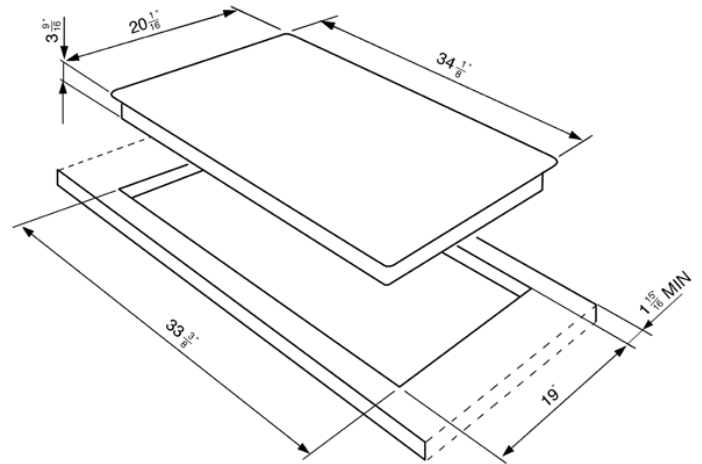

90CM (approx. 35") "Classic" Gas Cooktop  
Stainless Steel  
EAN13: 8017709114282

- **Exclusive Classic design**
- 5 Gas burners:
  - Front right: 3,600 BTU burner
  - Back right: 6,200 BTU rapid burner
  - Central: 13,700 BTU double inset super burner
  - Back left: 6,200 BTU rapid burner
  - Front left: 6,200 BTU rapid burner
- AISI 304 Stainless Steel cooktop
- Ultra low profile base (2/16")
- Ergonomic side control knobs
- Heavy duty cast iron grates
- Full width grates
- Sealed burners
- Automatic electronic ignition
- Safety valves
- LP Gas conversion kit included
- Gas Inlet/Power supply location: Back right
- Voltage rating: 120V / 60Hz / 0.1Amps