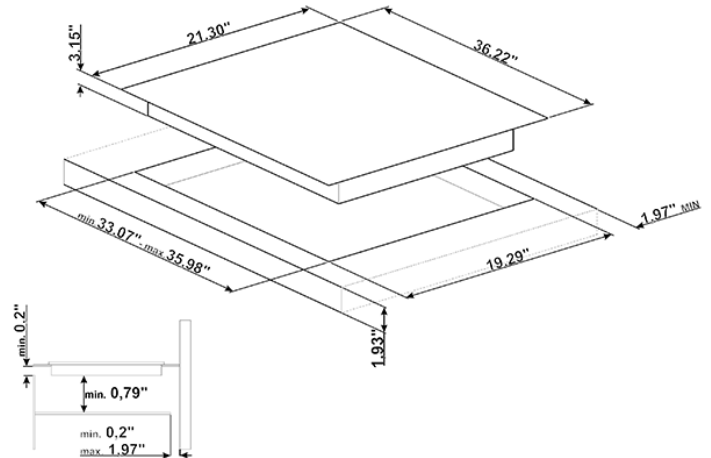

92 CM (36,22"), Induction cooktop,  
black, ultra-low profile  
EAN13: 8017709207281

• **Programs / Functions** • Total no. of cook zones: 5 • No. of induction cook zones: 5 • No. of cooking zones with Booster: 5 • No. of Flexible zones: 2 • Main on/off switch • Power levels: 9 • **Controls** • Type of control setting: Touch control • Slider • **Options** • Simmering Function • Melting/Low temperature cooking function • End cooking timer: 5 • Pause option • End of cooking acoustic alarm • Residual time indicator • Control Lock / Child Safety • **Bridge option** • Rapid level selection • **Cooking zones** • Front-left: 1800W -  $\varnothing$  7" (180mm) - Booster 2500W • Back-left: 1800W -  $\varnothing$  7" (180mm) - Booster 2500W • Central: 2800W -  $\varnothing$  11 8/11" (300mm) - Booster 5000W • Back-right: 1800W -  $\varnothing$  7" (180mm) - Booster 2500W • Front-right: 1800W -  $\varnothing$  7" (180mm) - Booster 2500W • **Technical Features** • Automatic pan detection • Automatic pan detection • Minimum pan diameter indication • Automatic switch off when overheat • Automatic switch off when overflow • Residual heat indicator • Protection against accidental start up • **Electrical Connection** • Electrical connection rating (W): 11100 W • Current: 46 Amp • Voltage (V): 120/208 V • Voltage 2 (V): 120/240 V • Frequency (Hz): 60 Hz • Electrical - single phase 3 or 4-wire cable required, 120/240V or 120/208V, 60Hz, fused on both sides of line with ground.