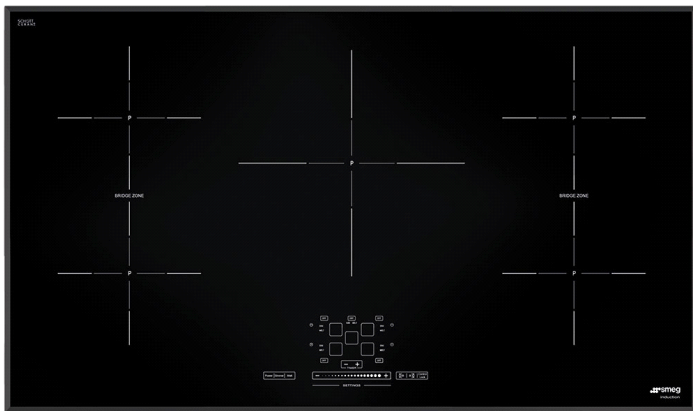

92 CM (36,22"), Induction cooktop,  
black, ultra-low profile  
EAN13: 8017709207281

• **Programs / Functions** • Total no. of cook zones: 5 • No. of induction cook zones: 5 • No. of cooking zones with Booster: 5 • No. of Flexible zones: 2 • Main on/off switch • Power levels: 9 • **Controls** • Type of control setting: Touch control • Slider • **Options** • Simmering Function • Melting/Low temperature cooking function • End cooking timer: 5 • Pause option • End of cooking acoustic alarm • Residual time indicator • Control Lock / Child Safety • **Bridge option** • Rapid level selection • **Cooking zones** • Front-left: 1800W -  $\varnothing$  7" (180mm) - Booster 2500W • Back-left: 1800W -  $\varnothing$  7" (180mm) - Booster 2500W • Central: 2800W -  $\varnothing$  11 8/11" (300mm) - Booster 5000W • Back-right: 1800W -  $\varnothing$  7" (180mm) - Booster 2500W • Front-right: 1800W -  $\varnothing$  7" (180mm) - Booster 2500W • **Technical Features** • Automatic pan detection • Automatic pan detection • Minimum pan diameter indication • Automatic switch off when overheat • Automatic switch off when overflow • Residual heat indicator • Protection against accidental start up • **Electrical Connection** • Electrical connection rating (W): 11100 W • Current: 46 Amp • Voltage (V): 120/208 V • Voltage 2 (V): 120/240 V • Frequency (Hz): 60 Hz • Electrical - single phase 3 or 4-wire cable required, 120/240V or 120/208V, 60Hz, fused on both sides of line with ground.