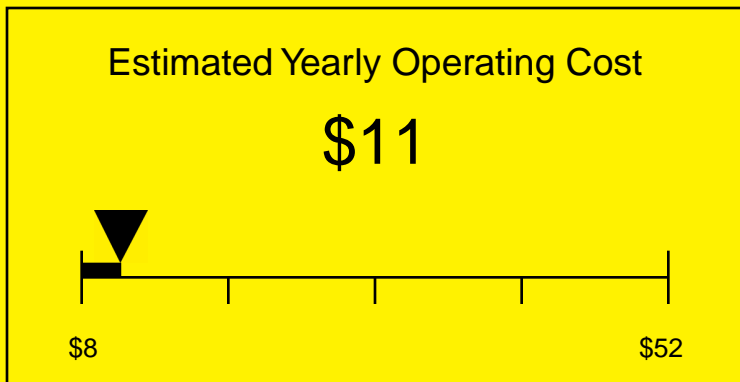

# ENERGYGUIDE

None  
Defrost: NA

ARWL129NA  
0.0 Cubic Feet

Compare the energy use of this product with others  
before you buy

Your cost will depend on your utility rates

Based on a 2007 U.S. Government national average cost of 10.65 cents per kWh for electricity. Your actual operating cost will vary depending on your local utility rates and your use of the product.