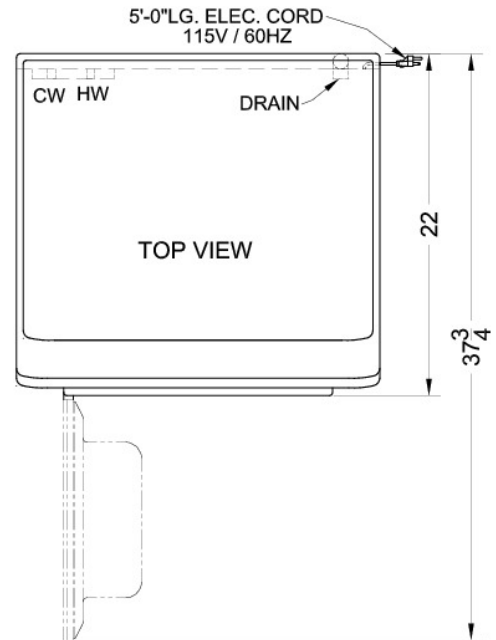

Designed and manufactured in Europe by Ariston

24" width fits easily in apartments and other small homes

Product Features:

Slim undercounter dimensions	Just under 24" wide for an easy fit
Built-in capable	Unit can be built-in for recessed installation with zero clearance
Front-loading design	Easy to load with a glass door for a clear view
16 wash settings	Get the proper fabric care with settings for regular and colored cottons, permanent press, quick wash, mixed load, bright white, jeans, active wear, infant wear, lightly soiled, delicates, wool, silk curtains, and three partial wash cycles
Super silent operation	Special tri-phase motor ensures low noise operation
Stainless steel drum	Durable interior holds up load after load
Delay start option	Allows you to pre-set your laundry for the ideal finish time
Start/pause function	Lets you pause the wash cycle to add or remove fabric
Detergent dispenser	Pull-out compartment for prewash, regular detergent and fabric softener

ARWL129NA Specifications:

Overview	
Height	32.88"
Width	23.38"
Depth	22.0"
Depth with door at 90°	37.75"
Door	Glass
Cabinet	White
US Electrical Safety	UL
Canadian Electrical Safety	ULC
Energy Usage/Year	105.0kWh/year
Amps	4.0
Voltage/Frequency	115 V AC/60 Hz
Weight	148.0 lbs.
Shipping Weight	158.0 lbs.
Parts & Labor Warranty	1 Year
Washer	
Loading Style	Front Loading
Door Window	Yes
Maximum Wash Weight	15.0 lbs.
Control Type	Dial
Water Factor	4.96
Modified Energy Factor	2.16
Dispenser Compartment	Yes
Maximum Drum Speed	1200.0