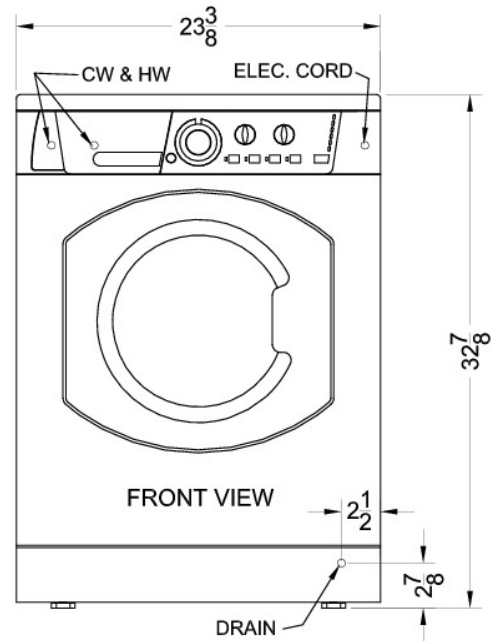

ARWL129NA

32.88" x 23.38" x 22" (H x W x D)

Front-loading 110V washer built by Ariston in Italy

Highlights:

16 wash cycles offer the appropriate care for every fabric

Super silent operation with a unique tri-phase motor

Designed and manufactured in Europe by Ariston

24" width fits easily in apartments and other small homes

Product Features:

Slim undercounter dimensions	Just under 24" wide for an easy fit
Built-in capable	Unit can be built-in for recessed installation with zero clearance
Front-loading design	Easy to load with a glass door for a clear view
16 wash settings	Get the proper fabric care with settings for regular and colored cottons, permanent press, quick wash, mixed load, bright white, jeans, active wear, infant wear, lightly soiled, delicates, wool, silk curtains, and three partial wash cycles
Super silent operation	Special tri-phase motor ensures low noise operation
Stainless steel drum	Durable interior holds up load after load
Delay start option	Allows you to pre-set your laundry for the ideal finish time
Start/pause function	Lets you pause the wash cycle to add or remove fabric
Detergent dispenser	Pull-out compartment for prewash, regular detergent and fabric softener

ARWL129NA Specifications:

Overview	
Height	32.88"
Width	23.38"
Depth	22.0"
Depth with door at 90°	37.75"
Door	Glass
Cabinet	White
US Electrical Safety	UL
Canadian Electrical Safety	ULC
Energy Usage/Year	105.0kWh/year
Amps	4.0
Voltage/Frequency	115 V AC/60 Hz
Weight	148.0 lbs.
Shipping Weight	158.0 lbs.
Parts & Labor Warranty	1 Year
Washer	
Loading Style	Front Loading
Door Window	Yes
Maximum Wash Weight	15.0 lbs.
Control Type	Dial
Water Factor	4.96
Modified Energy Factor	2.16
Dispenser Compartment	Yes
Maximum Drum Speed	1200.0