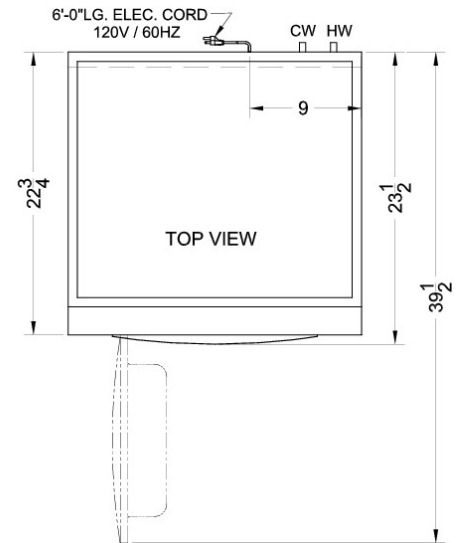

# SPWD1800

33.63" x 23.38" x 23.5" (H x W x D)

24" wide washer/dryer combo for non-vented use, with 13 lb. wash capacity; replaces SPWD1470C

### Highlights:

24" width is ideal for settings with limited space

13 lbs. wash capacity in 1.8 cu.ft. stainless steel drum

Multiple wash cycles offer the perfect treatment for each fabric

Intuitive controls with an LED readout

### Product Features:

1.8 cu.ft. drum	Washes up to 13.2 lbs. and dries up to 6.6 lbs. in one cycle
Multiple fabric care wash cycles	Select Cotton, Synthetic, Wool, Silk, Quick, or Sport for the most appropriate wash
Stainless steel drum	Durable interior holds up load after load
LCD Display	Digital readout allows you to keep track of each cycle
Multiple spin speed settings	Choose from max, high, medium, or low to no spin
Multiple temperature settings	Wash/rinse temperature options include hot/cold, warm/warm, warm/cold, and cold/cold
Delay start option	Allows you to time your laundry for the ideal finish time
Detergent dispenser	Pull-out compartment for prewash, regular detergent, and fabric softener
Extra Rinse option	Adds an additional rinse cycle to your wash load

## SPWD1800 Specifications:

Overview	
Height	33.63"
Width	23.38"
Depth	23.5"
Depth with door at 90°	39.5"
Capacity	1.8 cu.ft.
Door	Glass
Cabinet	White
US Electrical Safety	ETL
Canadian Electrical Safety	ETL-C
Energy Usage/Year	95.0kWh/year
Amps	12.0
Voltage/Frequency	115 V AC/60 Hz
Weight	196.0 lbs.
Shipping Weight	209.0 lbs.
Parts & Labor Warranty	1 Year
Washer-Dryer	
Loading Style	Front Loading
Door Window	Yes
Door Swing	LHD
Reversible	No
Maximum Wash Weight	13.2 lbs.
Maximum Dry Weight	6.6 lbs.
Control Type	Digital
Dispenser Compartment	Yes
Wash Cycles	6
Dry Cycles	4
Maximum Drum Speed	1000.0
Delayed Start	Yes