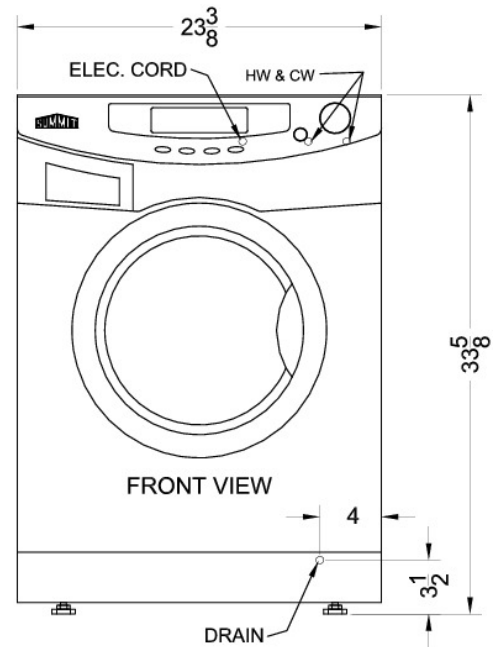

# SPWD1800

33.63" x 23.38" x 23.5" (H x W x D)

24" wide washer/dryer combo for non-vented use, with 13 lb. wash capacity; replaces SPWD1470C

### Highlights:

24" width is ideal for settings with limited space

13 lbs. wash capacity in 1.8 cu.ft. stainless steel drum

Multiple wash cycles offer the perfect treatment for each fabric

Intuitive controls with an LED readout

### Product Features:

1.8 cu.ft. drum	Washes up to 13.2 lbs. and dries up to 6.6 lbs. in one cycle
Multiple fabric care wash cycles	Select Cotton, Synthetic, Wool, Silk, Quick, or Sport for the most appropriate wash
Stainless steel drum	Durable interior holds up load after load
LCD Display	Digital readout allows you to keep track of each cycle
Multiple spin speed settings	Choose from max, high, medium, or low to no spin
Multiple temperature settings	Wash/rinse temperature options include hot/cold, warm/warm, warm/cold, and cold/cold
Delay start option	Allows you to time your laundry for the ideal finish time
Detergent dispenser	Pull-out compartment for prewash, regular detergent, and fabric softener
Extra Rinse option	Adds an additional rinse cycle to your wash load

## SPWD1800 Specifications:

Overview	
Height	33.63"
Width	23.38"
Depth	23.5"
Depth with door at 90°	39.5"
Capacity	1.8 cu.ft.
Door	Glass
Cabinet	White
US Electrical Safety	ETL
Canadian Electrical Safety	ETL-C
Energy Usage/Year	95.0kWh/year
Amps	12.0
Voltage/Frequency	115 V AC/60 Hz
Weight	196.0 lbs.
Shipping Weight	209.0 lbs.
Parts & Labor Warranty	1 Year
Washer-Dryer	
Loading Style	Front Loading
Door Window	Yes
Door Swing	LHD
Reversible	No
Maximum Wash Weight	13.2 lbs.
Maximum Dry Weight	6.6 lbs.
Control Type	Digital
Dispenser Compartment	Yes
Wash Cycles	6
Dry Cycles	4
Maximum Drum Speed	1000.0
Delayed Start	Yes