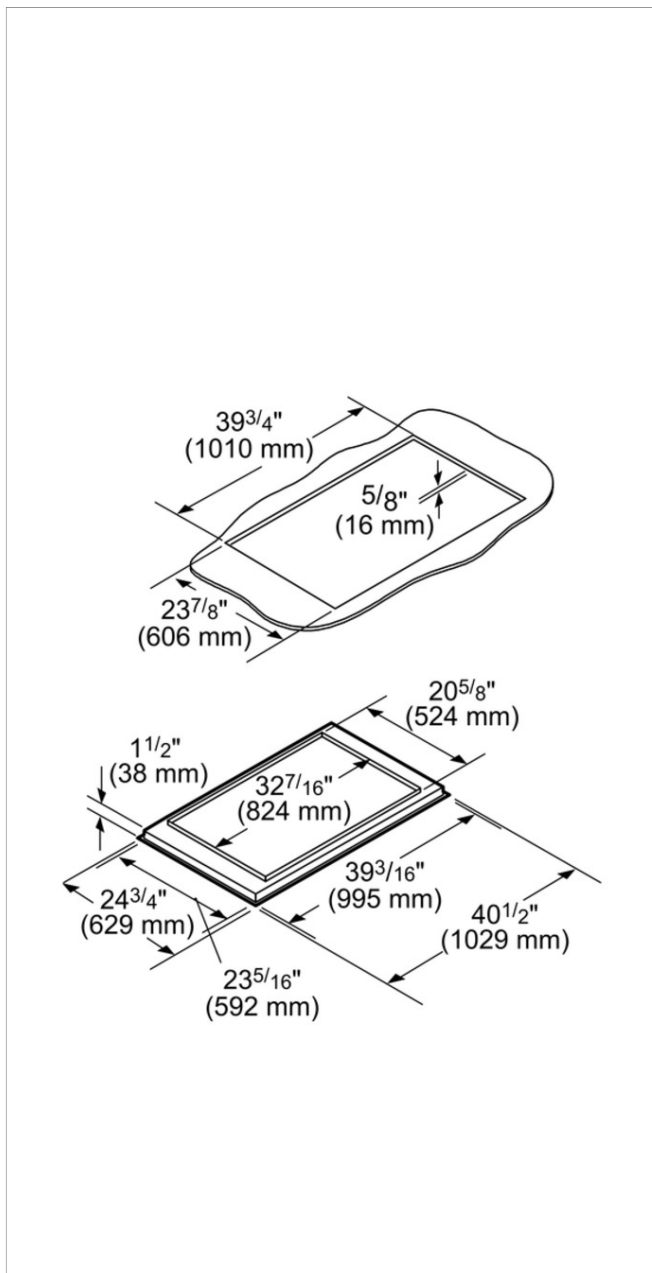

#### **LINER236**

- The liner completes Thermador's Professional Series custom insert installation
- The liner has pre-drilled mounting holes to make installation easy
- Wipes clean easily
- Cable connected to blower and hood controls with a length of 30 ft.

825225902935

**Product Features**

Product group: Hood  
Brand: Thermador  
Product name / series name: product line supplement cooker hood  
SKU: LINER236  
EAN code: 825225902935  
Net weight (lbs): 8  
Gross weight (lbs): 9  
UPC code: 825225902935