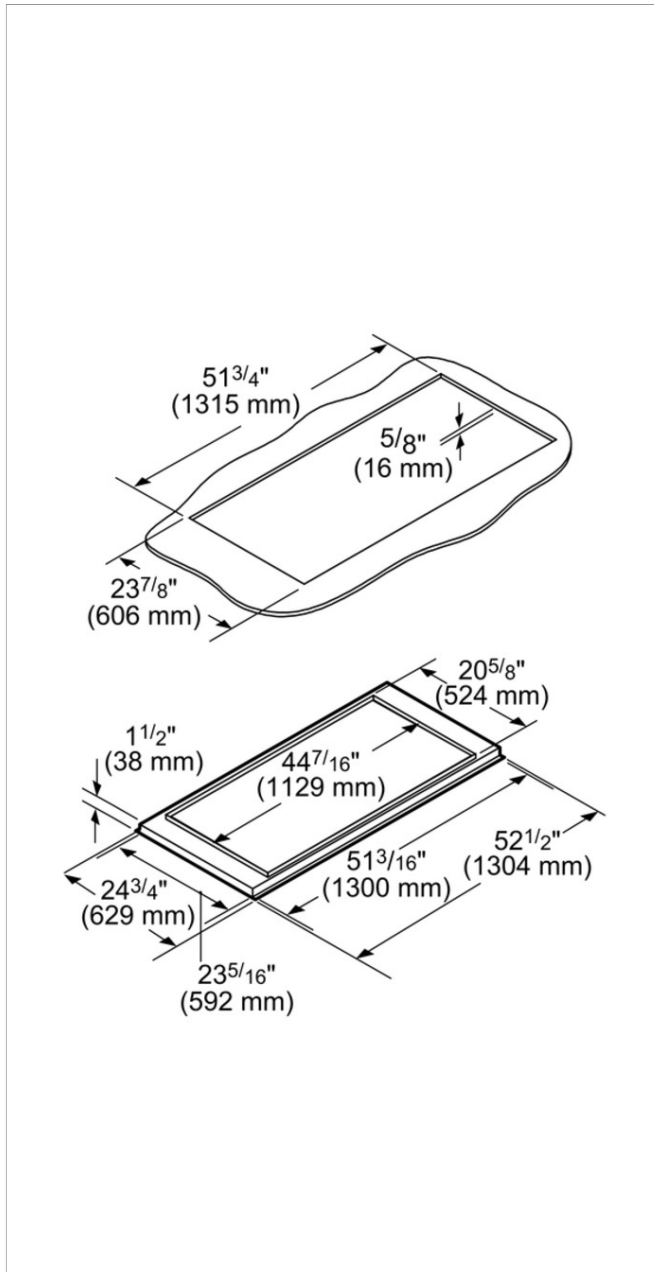

LINER248

Performance

- The liner completes Thermador's Professional Series custom insert installation
- The liner has pre-drilled mounting holes to make installation easy
- Wipes clean easily
- Cable connected to blower and hood controls with a length of 30 ft.

825225902942

Product Features

Product group: Hood
 Brand: Thermador
 Product name / series name: product line supplement cooker hood
 SKU: LINER248
 EAN code: 825225902942
 Net weight (lbs): 10
 Gross weight (lbs): 11
 UPC code: 825225902942