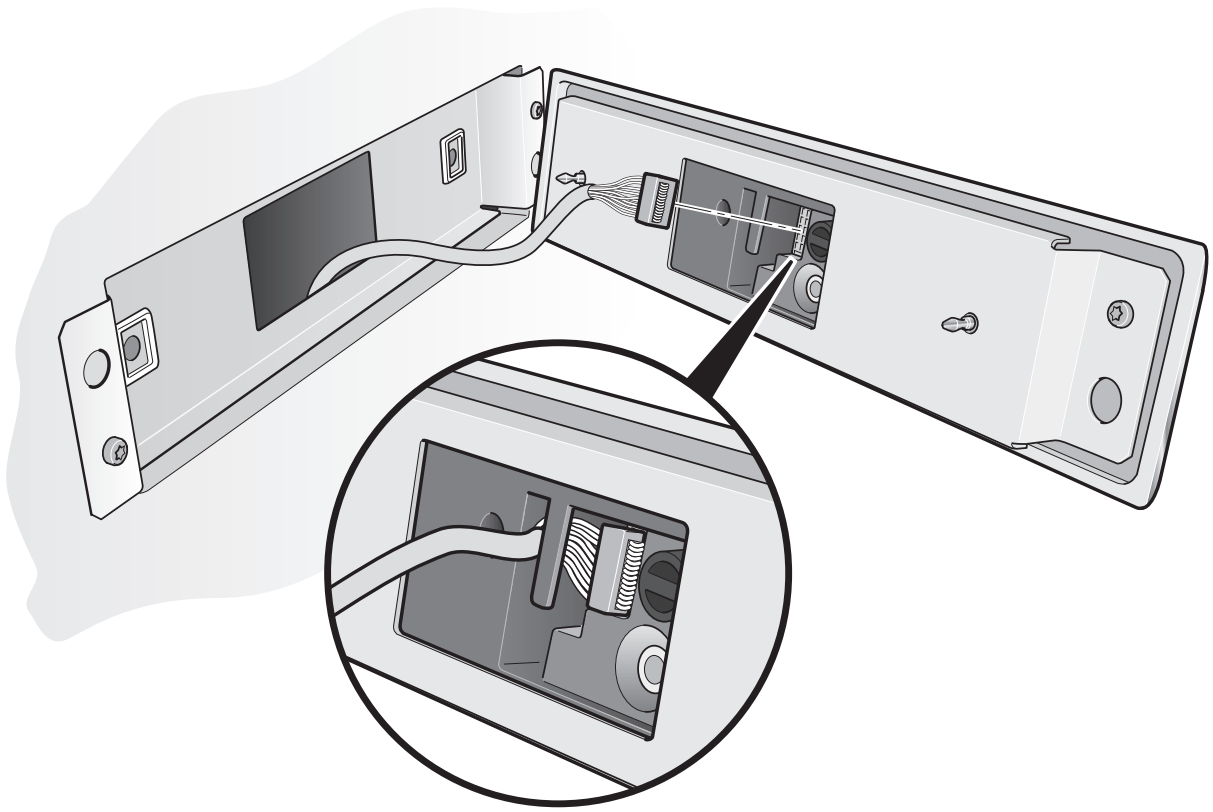

Thermador® | *An American Icon*™

INSTALLATION MANUAL

MODEL: VCI2REMFS

Thermador[®] | *An American Icon*[™]

5551 McFadden Avenue, Huntington Beach CA, 92649 • 800-735-4328 • www.thermador.com
9000330083 • 10013 RevB • 04/08 © BSH Home Appliances Corporation • Litho in U.S.A.