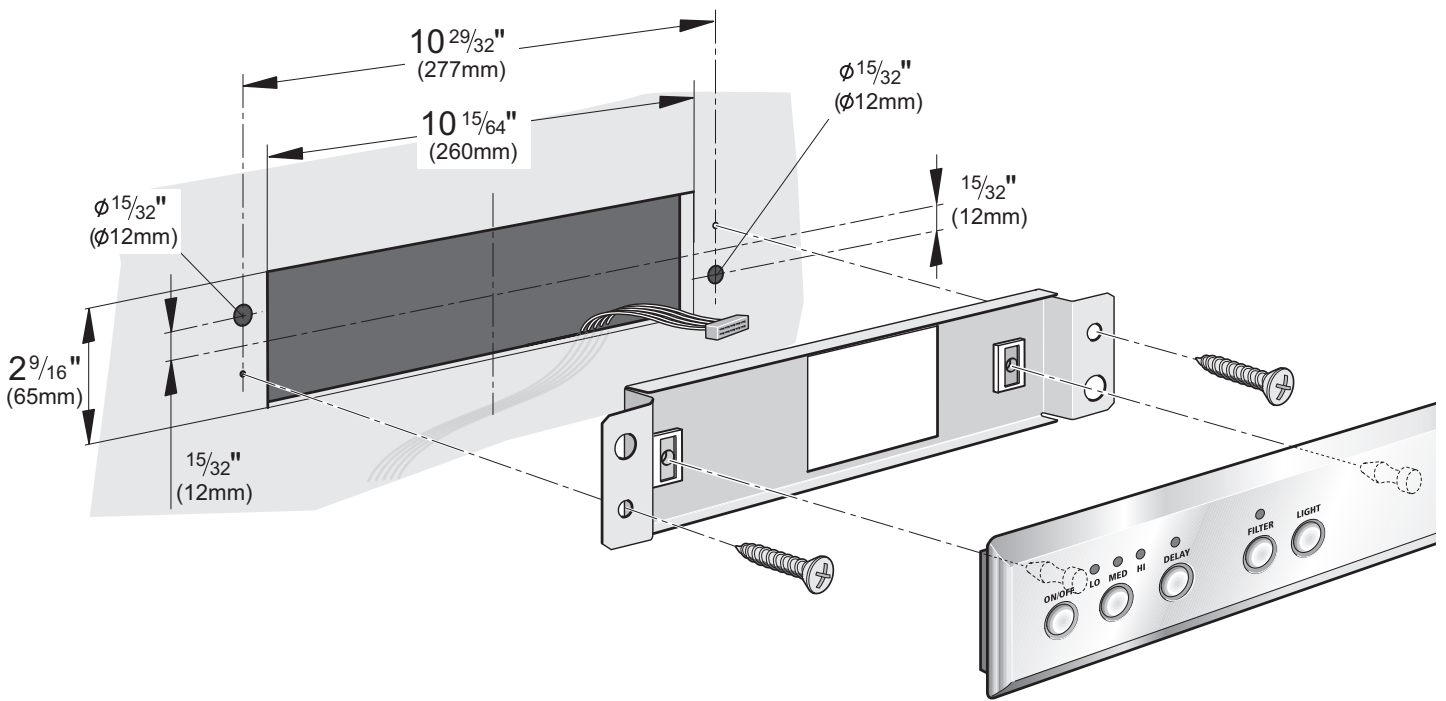

Thermador® | *An American Icon*™

INSTALLATION MANUAL

MODEL: VCI2REMFS

Thermador[®] | *An American Icon*[™]

5551 McFadden Avenue, Huntington Beach CA, 92649 • 800-735-4328 • www.thermador.com
9000330083 • 10013 RevB • 04/08 © BSH Home Appliances Corporation • Litho in U.S.A.