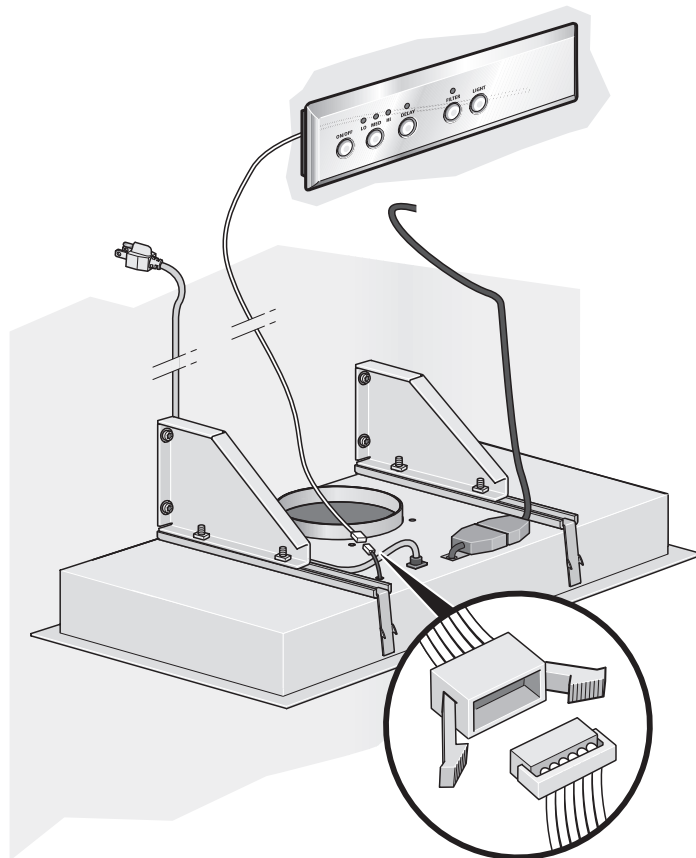

Thermador® | *An American Icon*™

INSTALLATION MANUAL

MODEL: VCI2REMFS

Thermador[®] | *An American Icon*[™]

5551 McFadden Avenue, Huntington Beach CA, 92649 • 800-735-4328 • www.thermador.com
9000330083 • 10013 RevB • 04/08 © BSH Home Appliances Corporation • Litho in U.S.A.