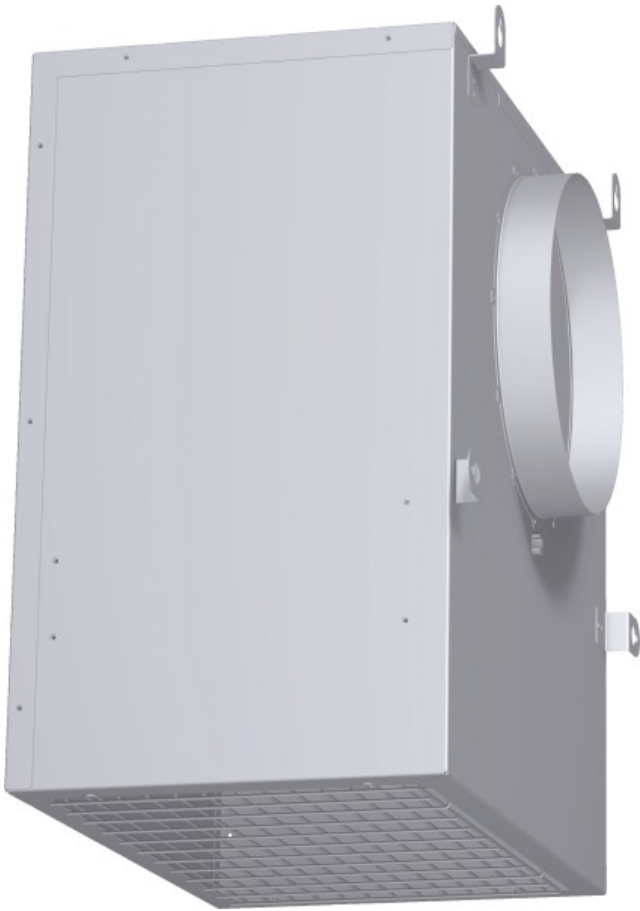

# 1300 CFM Remote Blower VTR1330E

## **VTR1330E cast iron grey**

- Can be mounted on the exterior of the home to minimize noise in the cooking area
- Can be roof-mounted or mounted on an exterior wall, depending on appearance preferences or to best suit the ducting application
- Must order Roof Plate (RFPLT1000) when using a 1000CFM or 1300CFM remote blower in a roof-mount application
- Cable connected to blower and hood controls with a length of 30 ft.

## **Optional accessories**

RFPLT1000 Roof mounting plate for VTR1030D

825225853282