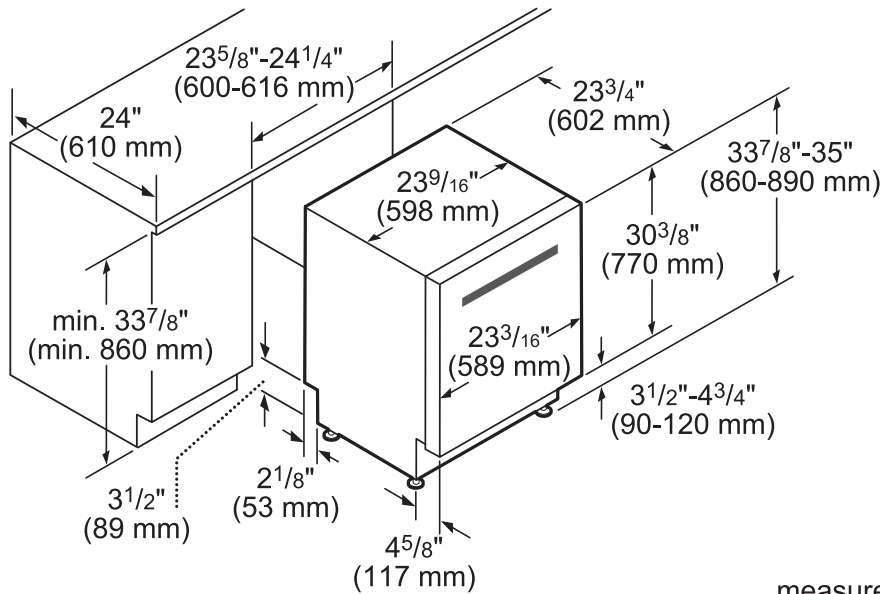

DIMENSIONS & WEIGHT

Overall Appliance Dimensions (HxWxD)	33 7/8" x 23 9/16" x 23 3/4"
Required Cutout Size (HxWxD)	33 7/8" Min. x 24" Min. x 24"
Adjustable Feet	Yes
Net Weight	108 lbs

*Certification to NSF/ANSI Standard 184 for residential dishwashers

**Accessory Kit includes Extra-Tall-Item Sprinkler, Vase / Bottle Holder, 3 Plastic Item Clips and Small Item Basket

Fine Silverware Carafe

DISHWASHER & CUTOUT DIMENSIONS

measurements in inches and mm

These warranties give you specific legal rights and you may have other rights that vary from state to state. Limited warranty from date of purchase. For complete warranty details, refer to your Use & Care manual, or ask your dealer.