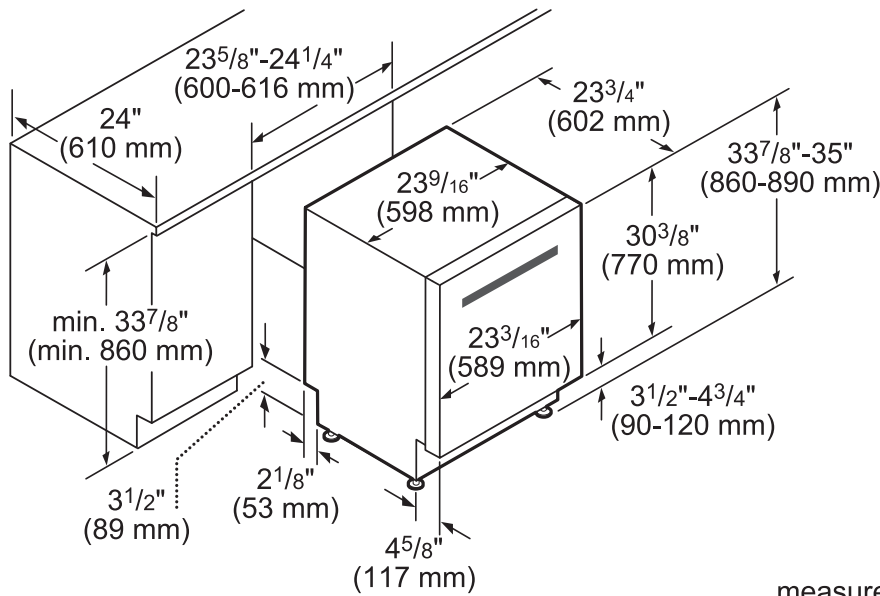

TECHNICAL DETAILS

Watts (W)	1,440 W
Current (A)	12 A
Volts (V)	120 V
Frequency (Hz)	60 Hz
Power Cord Length (in)	67"
Power Cord Install Length from Corner of Unit (in)	45"
Minimum Water Pressure (lb/sin)	14
Max. Temperature for Water Intake	140° F
Length Inlet Hose (in)	N/A
Length Outlet Hose (in)	79"

DIMENSIONS & WEIGHT

Overall Appliance Dimensions (HxWxD) (in)	33 7/8" x 23 9/16" x 23 3/4"
Required Cutout Size (HxWxD) (in)	33 7/8" Min. x 23 5/8" Min. x 24"
Adjustable Feet	Yes
Net Weight (lbs)	108 lbs

DISHWASHER & CUTOUT DIMENSIONS

measurements in inches and mm

These warranties give you specific legal rights and you may have other rights that vary from state to state. Full warranty and limited warranty from date of installation. For complete warranty details, refer to your Use & Care manual, or ask your dealer.