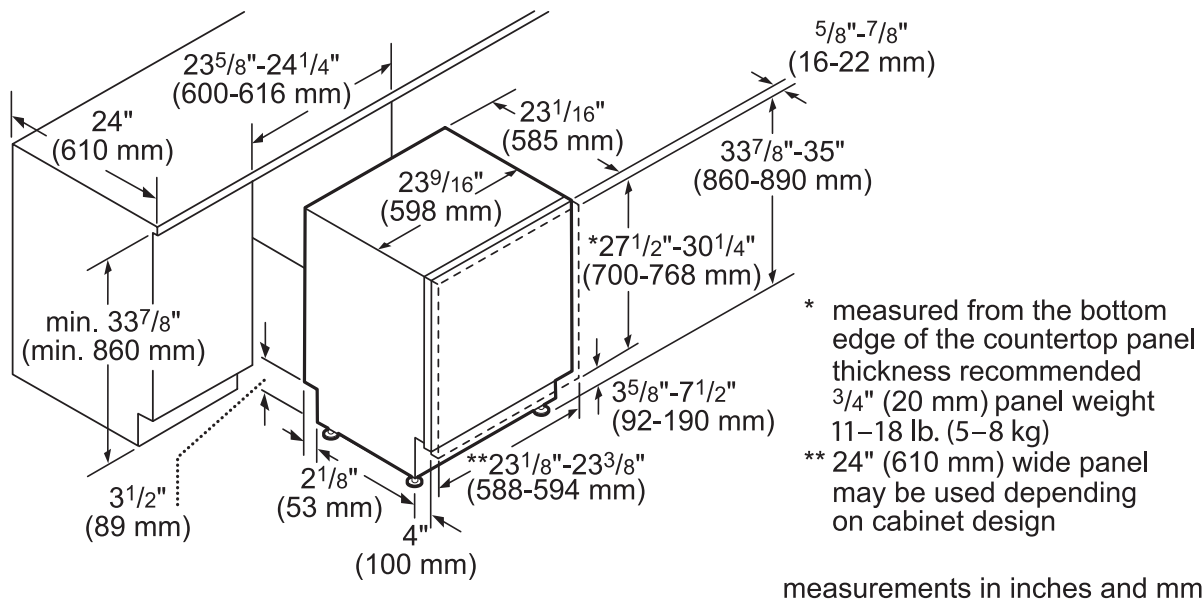

DWHD770WPR

SAPPHIRE® 7-PROGRAM DISHWASHER

CUSTOM PANEL

WARRANTY	
Limited Warranty, Entire Appliance, Parts and Labor	2 Year
Limited Warranty for Microprocessor or Printed Circuit Board; Parts Only	3rd to 5th Year
Limited Warranty for Racks (Does Not Include Rack Components); Parts Only	3rd to 5th Year
Limited Warranty for Rust-through On Inner Tub Liner; Parts Only	Lifetime

DISHWASHER & CUTOUT DIMENSIONS

These warranties give you specific legal rights and you may have other rights that vary from state to state. Full warranty and limited warranty from date of installation. For complete warranty details, refer to your Use & Care manual, or ask your dealer.

Specifications are for planning purposes only. Refer to installation instructions and consult your countertop supplier prior to making counter opening. Consult with a heating and ventilation engineer for your specific ventilation requirements. For the most detailed information, refer to installation instructions accompanying product or write to Thermador indicating the model number. Specifications are correct at time of printing. Thermador reserves the right to change product specifications or design without notice. Some models are certified for use in Canada. Thermador is not responsible for products that are transported from the U.S. for use in Canada.