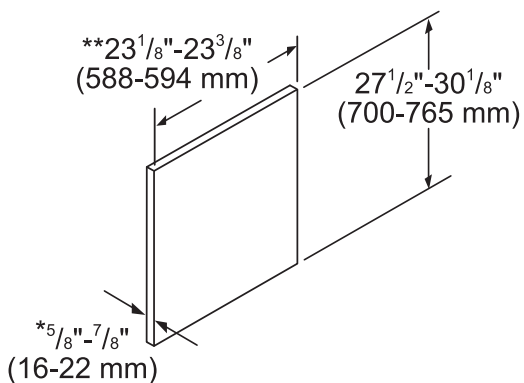

DWHD770WPR

SAPPHIRE® 7-PROGRAM DISHWASHER

CUSTOM PANEL

WARRANTY	
Limited Warranty, Entire Appliance, Parts and Labor	2 Year
Limited Warranty for Microprocessor or Printed Circuit Board; Parts Only	3rd to 5th Year
Limited Warranty for Racks (Does Not Include Rack Components); Parts Only	3rd to 5th Year
Limited Warranty for Rust-through On Inner Tub Liner; Parts Only	Lifetime

DISHWASHER & CUTOUT DIMENSIONS

These warranties give you specific legal rights and you may have other rights that vary from state to state. Full warranty and limited warranty from date of installation. For complete warranty details, refer to your Use & Care manual, or ask your dealer.

Specifications are for planning purposes only. Refer to installation instructions and consult your countertop supplier prior to making counter opening. Consult with a heating and ventilation engineer for your specific ventilation requirements. For the most detailed information, refer to installation instructions accompanying product or write to Thermador indicating the model number. Specifications are correct at time of printing. Thermador reserves the right to change product specifications or design without notice. Some models are certified for use in Canada. Thermador is not responsible for products that are transported from the U.S. for use in Canada.