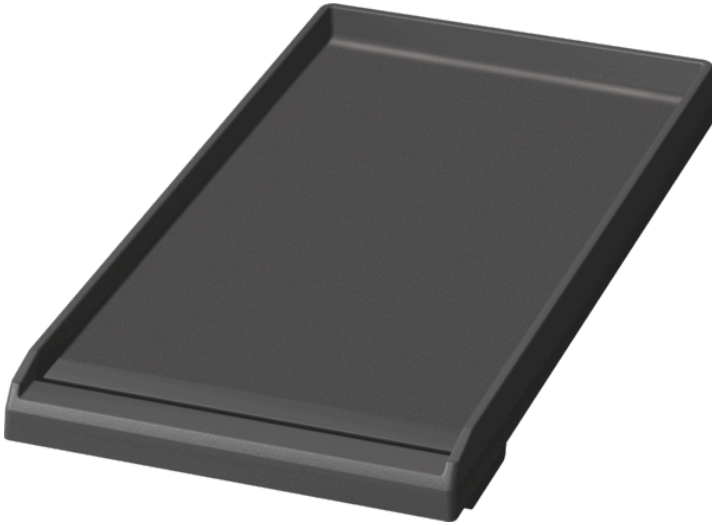

Professional Range Accessories

PAGRIDLFW

12" Griddle Plate (with Tray) Accessory (Fusion coating)

Product Features

Non-stick, rust-proof cast-aluminum featuring fusion coated surface

Notes: Please refer to installation instructions. Installation instructions are available at www.thermador.com. Specifications are correct at the time of printing. Thermador reserves the right to change product specifications and design at any time, without notice.

1 800 735 4328 | WWW.THERMADOR.COM | 1901 Main Street, Suite 600 Irvine, CA 92614

©2020 BSH HOME APPLIANCES CORPORATION, ALL RIGHTS RESERVED LITHO DATE: 06/2020

Professional Range Accessories

PAGRIDLFW

12" Griddle Plate (with Tray) Accessory (Fusion coating)

Product Features

Product group	Accessory
Brand	Thermador
SKU	PAGRIDLFW
Internal article number	00000000011030116
EAN code	825225942221
Net weight (lbs)	9
Gross weight (lbs)	10
UPC code	825225942221
Name of product image	MCSA02687633_PAGRIDLFW_def.jpg