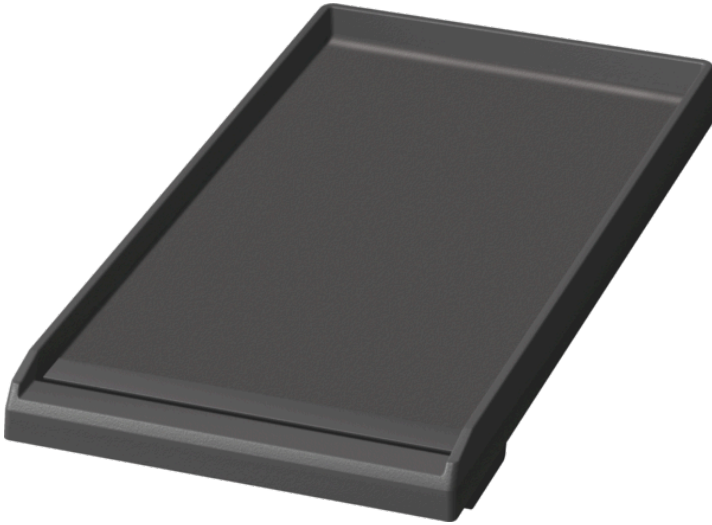

## Professional Range Accessories

PAGRIDLFW

12" Griddle Plate (with Tray) Accessory (Fusion coating)

### Product Features

Non-stick, rust-proof cast-aluminum featuring fusion coated surface

Notes: Please refer to installation instructions. Installation instructions are available at [www.thermador.com](http://www.thermador.com). Specifications are correct at the time of printing. Thermador reserves the right to change product specifications and design at any time, without notice.