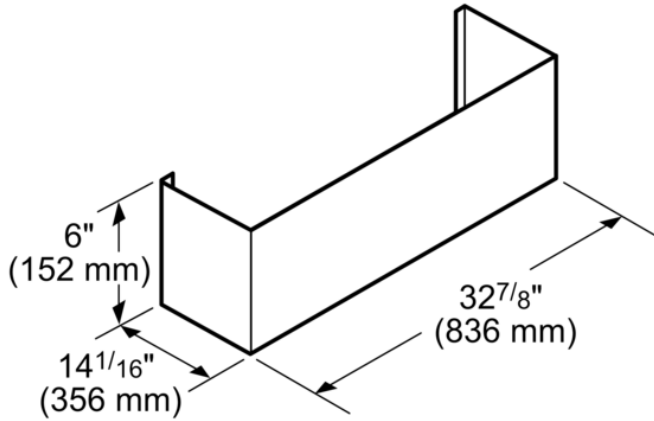

6-Inch Tall Duct Cover for Professional Chimney Wall Hood

Product Features

Notes: Please refer to installation instructions. Installation instructions are available at www.thermador.com. Specifications are correct at the time of printing. Thermador reserves the right to change product specifications and design at any time, without notice.

1 800 735 4328 | WWW.THERMADOR.COM | 1901 Main Street, Suite 600 Irvine, CA 92614

©2020 BSH HOME APPLIANCES CORPORATION, ALL RIGHTS RESERVED LITHO DATE: 10/2020

6-Inch Tall Duct Cover for Professional Chimney Wall Hood

Product Features

	Accessory
Brand	Thermador
SKU	CHMHP486W
Internal article number	00000000011030268
EAN code	825225940555
Product packaging dimensions (HxWxD) (in)	13 7/8" x 35 5/8" x 16 7/8"
	4
	5
UPC code	825225940555
	MCSA00782379_CHMHP366N_def