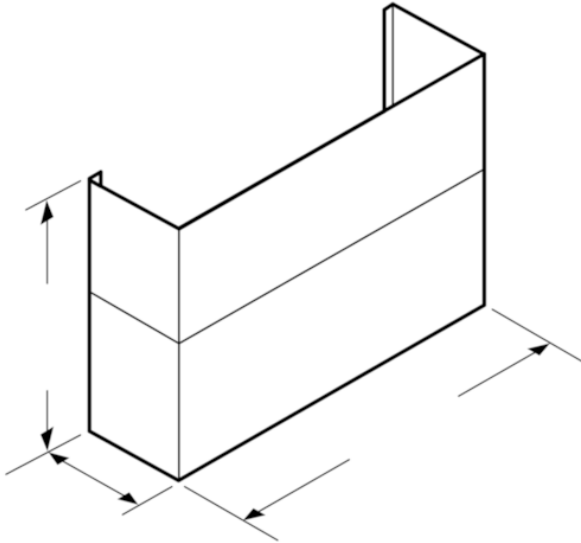

28 x 65-Inch Tall Duct Cover for Low-Profile Wall Hoods
DC30MTW

Product Features

Notes: Please refer to installation instructions. Installation instructions are available at www.thermador.com. Specifications are correct at the time of printing. Thermador reserves the right to change product specifications and design at any time, without notice.

1 800 735 4328 | WWW.THERMADOR.COM | 1901 Main Street, Suite 600 Irvine, CA 92614

©2020 BSH HOME APPLIANCES CORPORATION, ALL RIGHTS RESERVED LITHO DATE: 10/2020

28 x 65-Inch Tall Duct Cover for Low-Profile Wall Hoods
DC30MTW

Product Features

	Accessory
Brand	Thermador
SKU	DC30MTW
Internal article number	00000000000718486
EAN code	825225956310
Product packaging dimensions (HxWxD) (in)	16 1/8" x 34 5/8" x 35 7/8
	39
	44
UPC code	825225956310
	MCSA00782422_CHMHP36TSN_def