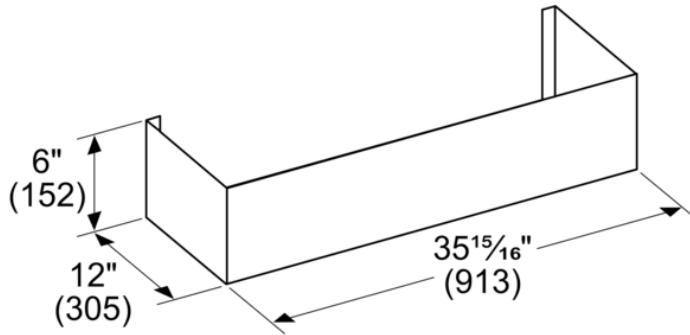

6-Inch Tall Duct Cover for Pro Wall Hoods
DC366W

Product Features

Notes: Please refer to installation instructions. Installation instructions are available at www.thermador.com. Specifications are correct at the time of printing. Thermador reserves the right to change product specifications and design at any time, without notice.

1 800 735 4328 | WWW.THERMADOR.COM | 1901 Main Street, Suite 600 Irvine, CA 92614

©2020 BSH HOME APPLIANCES CORPORATION, ALL RIGHTS RESERVED LITHO DATE: 10/2020

6-Inch Tall Duct Cover for Pro Wall Hoods
DC366W

measurements in inches (mm)

Product Features

	Accessory
Brand	Thermador
SKU	DC366W
Internal article number	00000000000778294
EAN code	825225940593
Product packaging dimensions (HxWxD) (in)	16 1/8" x 40 1/8" x 10 5/8"
	10
	11
UPC code	825225940593
	MCSA00782379_CHMHP366N_def