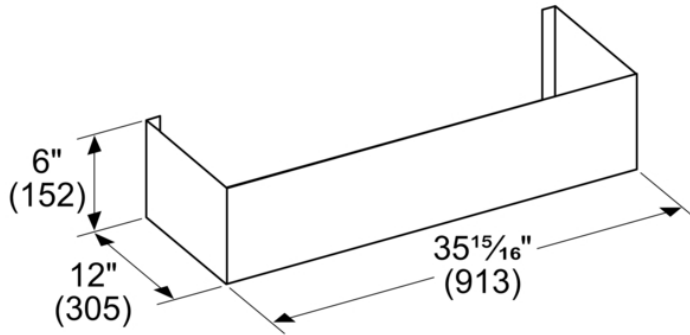

**6-Inch Tall Duct Cover for Pro Wall Hoods**  
DC366W

**Product Features**

Notes: Please refer to installation instructions. Installation instructions are available at [www.thermador.com](http://www.thermador.com). Specifications are correct at the time of printing. Thermador reserves the right to change product specifications and design at any time, without notice.

1 800 735 4328 | [WWW.THERMADOR.COM](http://WWW.THERMADOR.COM) | 1901 Main Street, Suite 600 Irvine, CA 92614

©2022 BSH HOME APPLIANCES CORPORATION, ALL RIGHTS RESERVED LITHO DATE: 07/2022

**6-Inch Tall Duct Cover for Pro Wall Hoods**  
DC366W

measurements in inches (mm)

**Product Features**

	Accessory
Brand	Thermador
SKU	DC366W
Internal article number	00000000000778294
EAN code	825225940593
Product packaging dimensions (HxWxD)	16 1/8" x 40 1/8" x 10 5/8"
	10
	11
UPC code	825225940593
Product image	MCSA00782379_CHMHP366N_def.jpg