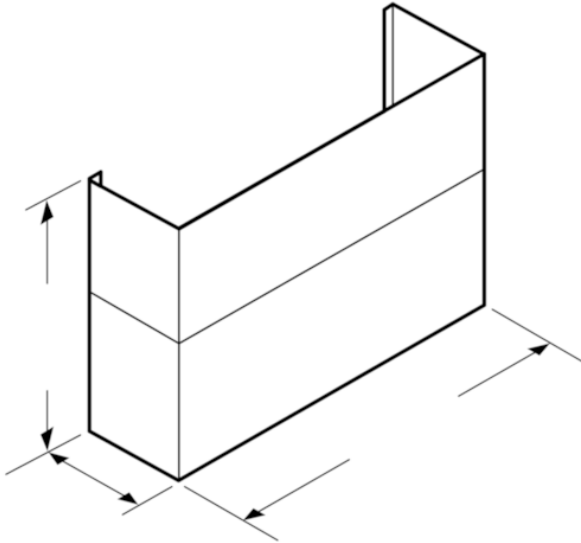

28 x 65-Inch Duct Cover for Low-Profile Wall Hoods
DC36MTW

Product Features

Notes: Please refer to installation instructions. Installation instructions are available at www.thermador.com. Specifications are correct at the time of printing. Thermador reserves the right to change product specifications and design at any time, without notice.

1 800 735 4328 | WWW.THERMADOR.COM | 1901 Main Street, Suite 600 Irvine, CA 92614

©2020 BSH HOME APPLIANCES CORPORATION, ALL RIGHTS RESERVED LITHO DATE: 10/2020

28 x 65-Inch Duct Cover for Low-Profile Wall Hoods
DC36MTW

Product Features

	Accessory
Brand	Thermador
SKU	DC36MTW
Internal article number	00000000000718487
EAN code	825225956327
Product packaging dimensions (HxWxD) (in)	16 1/8" x 40 1/2" x 35 7/8"
	43
	49
UPC code	825225956327
	MCSA00782422_CHMHP36TSN_def