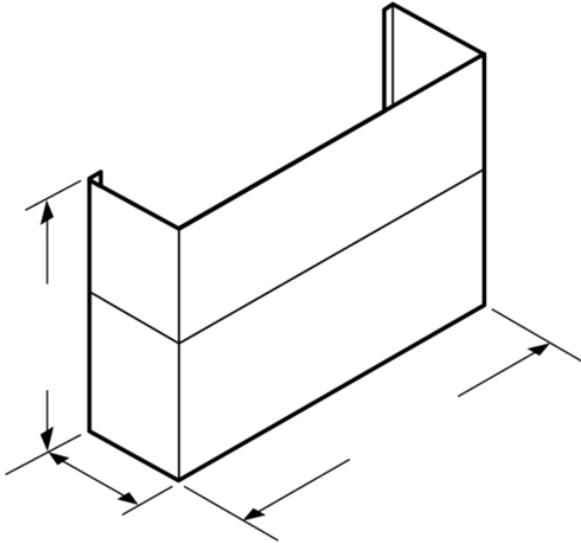

28 x 65-Inch Duct Cover for Low-Profile Wall Hoods
DC36MTW

Product Features

Notes: Please refer to installation instructions. Installation instructions are available at www.thermador.com. Specifications are correct at the time of printing. Thermador reserves the right to change product specifications and design at any time, without notice.

1 800 735 4328 | WWW.THERMADOR.COM | 1901 Main Street, Suite 600 Irvine, CA 92614

©2022 BSH HOME APPLIANCES CORPORATION, ALL RIGHTS RESERVED LITHO DATE: 07/2022

28 x 65-Inch Duct Cover for Low-Profile Wall Hoods
DC36MTW

Product Features

	Accessory
Brand	Thermador
SKU	DC36MTW
Internal article number	00000000000718487
EAN code	825225956327
Product packaging dimensions (HxWxD)	16 1/8" x 40 1/2" x 35 7/8"
	43
	49
UPC code	825225956327
Product image	MCSA00782422_CHMHP36TSN_def.jpg