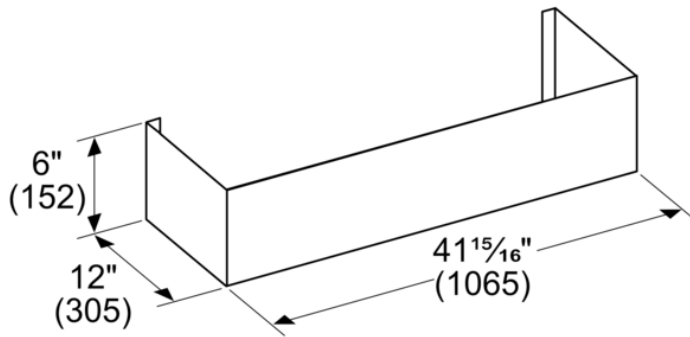

6-Inch Tall Duct Cover for Pro Wall Hoods
DC426W

Product Features

Notes: Please refer to installation instructions. Installation instructions are available at www.thermador.com. Specifications are correct at the time of printing. Thermador reserves the right to change product specifications and design at any time, without notice.

1 800 735 4328 | WWW.THERMADOR.COM | 1901 Main Street, Suite 600 Irvine, CA 92614

©2020 BSH HOME APPLIANCES CORPORATION, ALL RIGHTS RESERVED LITHO DATE: 10/2020

6-Inch Tall Duct Cover for Pro Wall Hoods
DC426W

measurements in inches (mm)

Product Features

	Accessory
Brand	Thermador
SKU	DC426W
Internal article number	00000000000778296
EAN code	825225940609
Product packaging dimensions (HxWxD) (in)	16 1/8" x 46" x 10 5/8"
	11
	12
UPC code	825225940609
	MCSA00782379_CHMHP366N_def