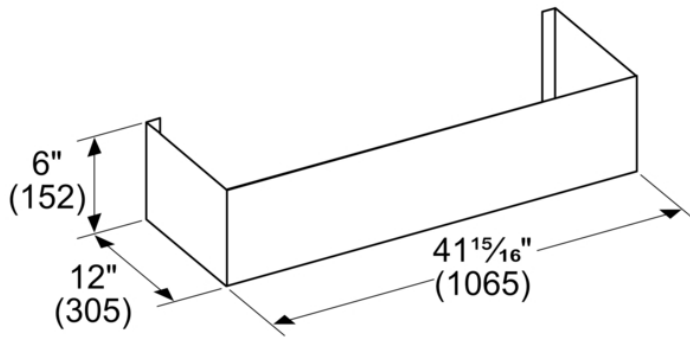

6-Inch Tall Duct Cover for Pro Wall Hoods
DC426W

Product Features

Notes: Please refer to installation instructions. Installation instructions are available at www.thermador.com. Specifications are correct at the time of printing. Thermador reserves the right to change product specifications and design at any time, without notice.

1 800 735 4328 | WWW.THERMADOR.COM | 1901 Main Street, Suite 600 Irvine, CA 92614

©2022 BSH HOME APPLIANCES CORPORATION, ALL RIGHTS RESERVED LITHO DATE: 07/2022

6-Inch Tall Duct Cover for Pro Wall Hoods
DC426W

measurements in inches (mm)

Product Features

	Accessory
Brand	Thermador
SKU	DC426W
Internal article number	00000000000778296
EAN code	825225940609
Product packaging dimensions (HxWxD)	16 1/8" x 46" x 10 5/8"
	11
	12
UPC code	825225940609
Product image	MCSA00782379_CHMHP366N_def.jpg