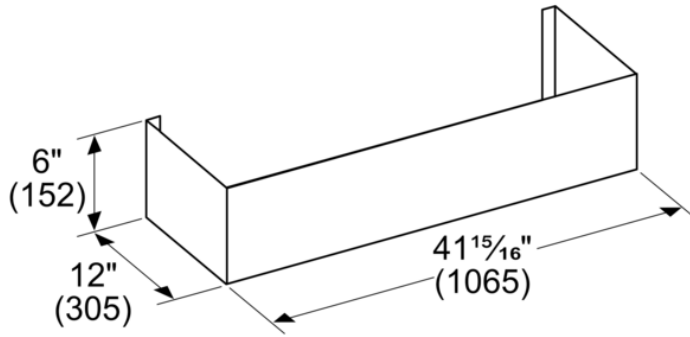

6-Inch Tall Duct Cover for Pro Wall Hoods
DC426W

Product Features

Notes: Please refer to installation instructions. Installation instructions are available at www.thermador.com. Specifications are correct at the time of printing. Thermador reserves the right to change product specifications and design at any time, without notice.

1 800 735 4328 | WWW.THERMADOR.COM | 1901 Main Street, Suite 600 Irvine, CA 92614

©2020 BSH HOME APPLIANCES CORPORATION, ALL RIGHTS RESERVED LITHO DATE: 07/2020

6-Inch Tall Duct Cover for Pro Wall Hoods
DC426W

measurements in inches (mm)

Product Features

Product group	Accessory
Brand	Thermador
SKU	DC426W
Internal article number	00000000000778296
EAN code	825225940609
Product packaging dimensions (HxWxD) (in)	16 1/8" x 46" x 10 5/8"
Net weight (lbs)	11
Gross weight (lbs)	12
UPC code	825225940609
Name of product image	MCSA00782379_CHMHP366N_def.jpg