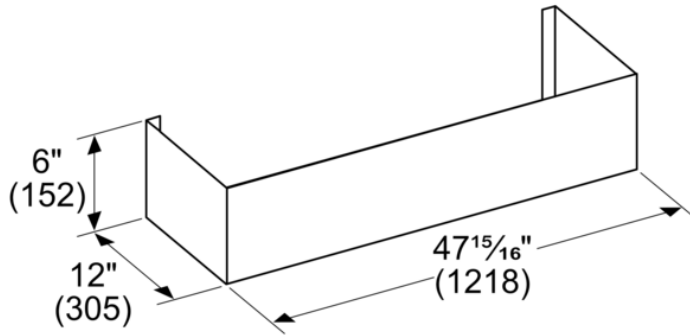

**6-Inch Tall Duct Cover for Pro Wall Hoods**  
DC486W

**Product Features**

Notes: Please refer to installation instructions. Installation instructions are available at [www.thermador.com](http://www.thermador.com). Specifications are correct at the time of printing. Thermador reserves the right to change product specifications and design at any time, without notice.

1 800 735 4328 | [WWW.THERMADOR.COM](http://WWW.THERMADOR.COM) | 1901 Main Street, Suite 600 Irvine, CA 92614

©2020 BSH HOME APPLIANCES CORPORATION, ALL RIGHTS RESERVED LITHO DATE: 10/2020

**6-Inch Tall Duct Cover for Pro Wall Hoods**  
DC486W

measurements in inches (mm)

**Product Features**

	Accessory
Brand	Thermador
SKU	DC486W
Internal article number	00000000000778297
EAN code	825225940616
Product packaging dimensions (HxWxD) (in)	16 1/8" x 52 3/8" x 10 5/8"
	12
	14
UPC code	825225940616
	MCSA00782379_CHMHP366N_def