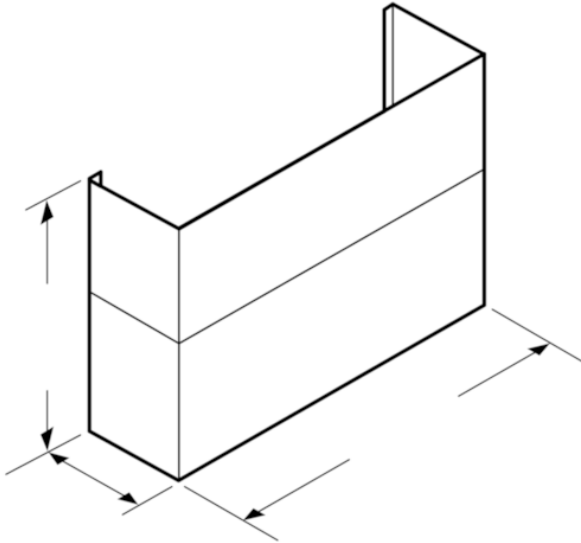

28 x 65-Inch Duct Cover for Low-Profile Wall Hoods
DC48MTW

Product Features

Notes: Please refer to installation instructions. Installation instructions are available at www.thermador.com. Specifications are correct at the time of printing. Thermador reserves the right to change product specifications and design at any time, without notice.

1 800 735 4328 | WWW.THERMADOR.COM | 1901 Main Street, Suite 600 Irvine, CA 92614

©2020 BSH HOME APPLIANCES CORPORATION, ALL RIGHTS RESERVED LITHO DATE: 10/2020

28 x 65-Inch Duct Cover for Low-Profile Wall Hoods
DC48MTW

Product Features

	Accessory
Brand	Thermador
SKU	DC48MTW
Internal article number	00000000000718488
EAN code	825225956334
Product packaging dimensions (HxWxD) (in)	16 1/8" x 52 3/4" x 35 7/8"
	51
	57
UPC code	825225956334
	MCSA00782422_CHMHP36TSN_def