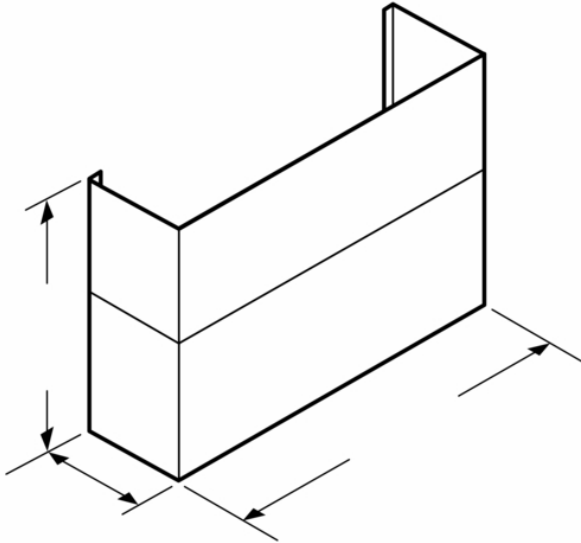

28 x 65-Inch Duct Cover for Low-Profile Wall Hoods
DC48MTW

Product Features

Notes: Please refer to installation instructions. Installation instructions are available at www.thermador.com. Specifications are correct at the time of printing. Thermador reserves the right to change product specifications and design at any time, without notice.

1 800 735 4328 | WWW.THERMADOR.COM | 1901 Main Street, Suite 600 Irvine, CA 92614

©2022 BSH HOME APPLIANCES CORPORATION, ALL RIGHTS RESERVED LITHO DATE: 07/2022

28 x 65-Inch Duct Cover for Low-Profile Wall Hoods
DC48MTW

Product Features

	Accessory
Brand	Thermador
SKU	DC48MTW
Internal article number	00000000000718488
EAN code	825225956334
Product packaging dimensions (HxWxD)	16 1/8" x 52 3/4" x 35 7/8"
	51
	57
UPC code	825225956334
Product image	MCSA00782422_CHMHP36TSN_def.jpg