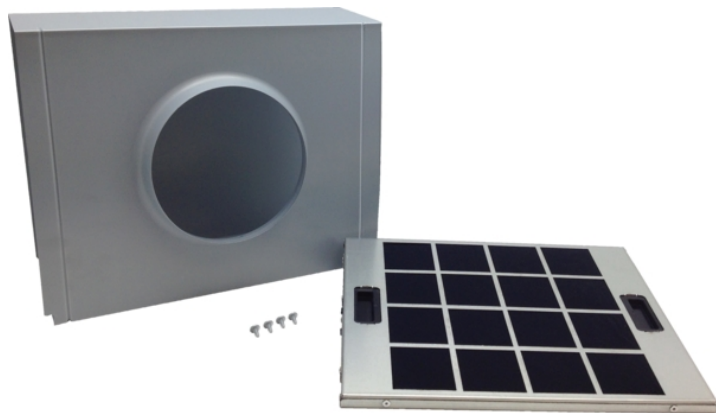

**Recirculation Kit for Masterpiece® HDDB Drawer
Chimney Wall Hood
RECHDDB**

Product Features

Notes: Please refer to installation instructions. Installation instructions are available at www.thermador.com. Specifications are correct at the time of printing. Thermador reserves the right to change product specifications and design at any time, without notice.

Product Features

	Accessory
Brand	Thermador
SKU	RECHDDB
Internal article number	00000000000718492
EAN code	825225956235
Product packaging dimensions (HxWxD)	11 7/8" x 13 3/8" x 17 3/4"
	7
	8
UPC code	825225956235
Product image	MCSA02757574_IMG_20180601_RECHMCB_RECHDDB_R