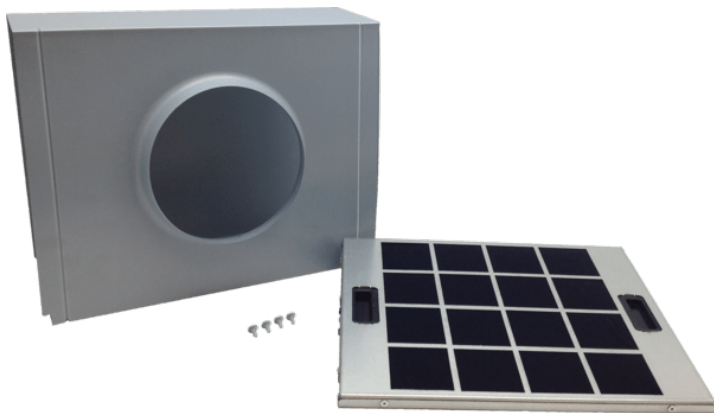

**Recirculation Kit for Masterpiece® HDDB Drawer
Chimney Wall Hood
RECHDDB**

Product Features

Notes: Please refer to installation instructions. Installation instructions are available at www.thermador.com. Specifications are correct at the time of printing. Thermador reserves the right to change product specifications and design at any time, without notice.

Product Features

Product group	Accessory
Brand	Thermador
SKU	RECHDDB
Internal article number	00000000000718492
EAN code	825225956235
Product packaging dimensions (HxWxD) (in)	11 7/8" x 13 3/8" x 17 3/4"
Net weight (lbs)	7
Gross weight (lbs)	8
UPC code	825225956235
Name of product image	MESA02757574_IMG_20180601_RECHMCB_RECHDDB_R