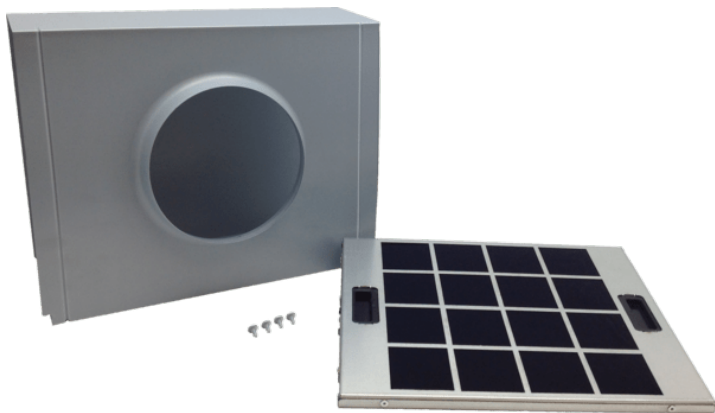

Recirculation Kit for Masterpiece® HMCB Chimney Wall Hood

Product Features

Notes: Please refer to installation instructions. Installation instructions are available at www.thermador.com. Specifications are correct at the time of printing. Thermador reserves the right to change product specifications and design at any time, without notice.

1 800 735 4328 | WWW.THERMADOR.COM | 1901 Main Street, Suite 600 Irvine, CA 92614

©2020 BSH HOME APPLIANCES CORPORATION, ALL RIGHTS RESERVED LITHO DATE: 10/2020

Recirculation Kit for Masterpiece® HMCB Chimney Wall Hood

Product Features

	Accessory
Brand	Thermador
SKU	RECHMCB
Internal article number	00000000000718493
EAN code	825225955924
Product packaging dimensions (HxWxD) (in)	9 1/2" x 11" x 13 3/4"
	4
	5
UPC code	825225955924
	MCSA02757574_IMG_20180601_RECHMCB_RECHDDB_