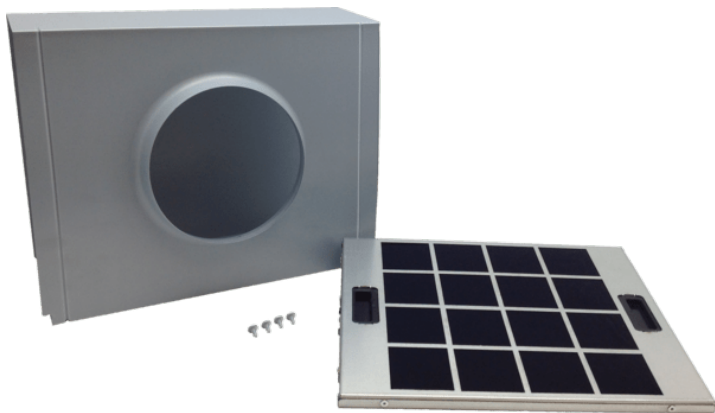

Recirculation Kit for Masterpiece® HMCB Chimney Wall Hood

Product Features

Notes: Please refer to installation instructions. Installation instructions are available at www.thermador.com. Specifications are correct at the time of printing. Thermador reserves the right to change product specifications and design at any time, without notice.

1 800 735 4328 | WWW.THERMADOR.COM | 1901 Main Street, Suite 600 Irvine, CA 92614

©2020 BSH HOME APPLIANCES CORPORATION, ALL RIGHTS RESERVED LITHO DATE: 07/2020

Recirculation Kit for Masterpiece® HMCB Chimney Wall Hood

Product Features

Product group	Accessory
Brand	Thermador
SKU	RECHMCB
Internal article number	00000000000718493
EAN code	825225955924
Product packaging dimensions (HxWxD) (in)	9 1/2" x 11" x 13 3/4"
Net weight (lbs)	4
Gross weight (lbs)	5
UPC code	825225955924
Name of product image	USA02757574_IMG_20180601_RECHMCB_RECHDDB_R