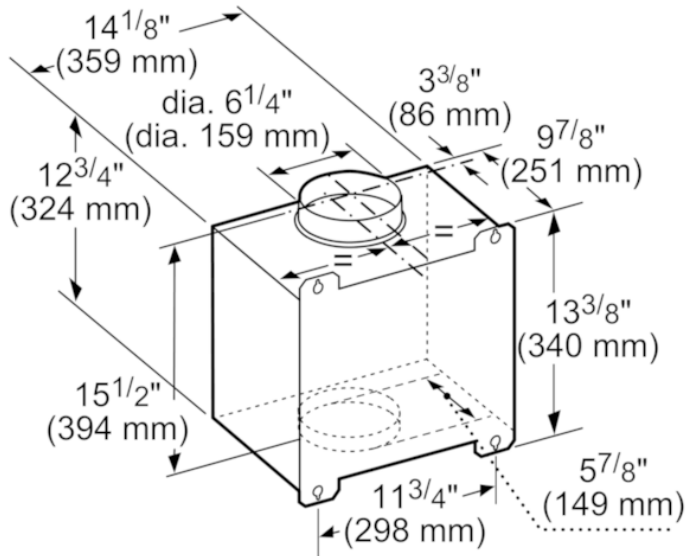

600 CFM Inline Blower

Product Features

Notes: Please refer to installation instructions. Installation instructions are available at www.thermador.com. Specifications are correct at the time of printing. Thermador reserves the right to change product specifications and design at any time, without notice.

1 800 735 4328 | WWW.THERMADOR.COM | 1901 Main Street, Suite 600 Irvine, CA 92614

©2020 BSH HOME APPLIANCES CORPORATION, ALL RIGHTS RESERVED LITHO DATE: 10/2020

600 CFM Inline Blower

measurements in inches (mm)

Product Features

	Accessory
Brand	Thermador
SKU	VTI610W
Internal article number	VTI610W
EAN code	825225941231
Product packaging dimensions (HxWxD) (in)	16 7/8" x 24 3/8" x 26 3/4"
	20
	21
UPC code	825225941231
	MCSA036811_VTI610D_def