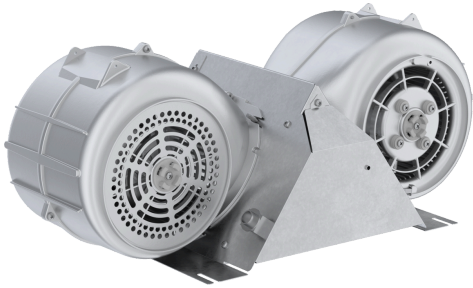

**Blower
VTN2FZ**

1000 CFM integral blower can be mounted in the hood at the time of installation, sold separately

- Integrated into ventilation hoods at the time of installation
- Internal blower mounted within hood

**Blower
VTN2FZ**

Measurements in inches (mm)