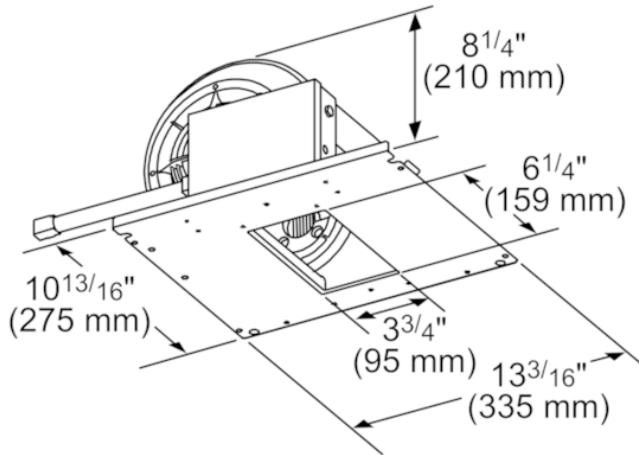

## 600 CFM Integral Blower

measurements in inches (mm)

### Product Features

|   | Accessory                              |
|---|--|
| Brand                                     | Thermador                              |
| SKU                                       | VTN630W                                |
| Internal article number                   | VTN630W                                |
| EAN code                                  | 825225934738                           |
| Product packaging dimensions (HxWxD) (in) | 12 1/8" x 13 3/8" x 19 7/8"            |
|   | 11                                     |
|   | 13                                     |
| UPC code                                  | 825225934738                           |
|   | MCSA02216228_i7490_1621980_VTN630W_PAK |