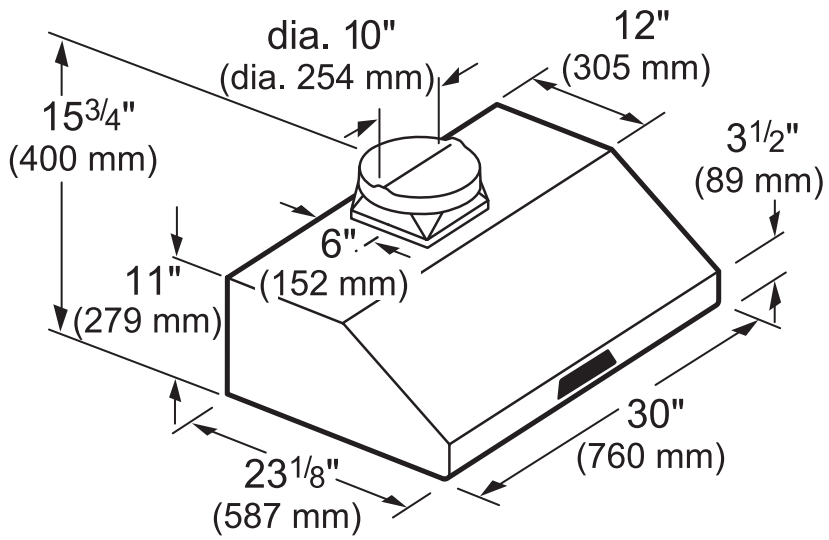

TECHNICAL DETAILS

Watts (W)	550 W
Current (A)	15 A
Volts (V)	120 V
Frequency (Hz)	60 HZ
Plug Type	Fixed Connection

DIMENSIONS & WEIGHT

Overall Appliance Dimensions (Width Of Canopy Included) (HxWxD) (in)	11" x 30" x 23 1/8"
Required Distance Above Cooktop / Range Cooking Surface	30" / 30"
Diameter of Air Duct (in) Top	10"
Diameter of Air Duct (in) Back	N/A
Net Weight (lbs)	35 lbs

WARRANTY

Limited Warranty Parts And Labor	2 Year
----------------------------------	--------

HMWB30FS
WALL HOOD WITH BLOWER (30-INCH WIDTH)
MASTERPIECE®

HOOD DIMENSIONS

measurements in inches and mm

HMWB30FS WALL HOOD WITH BLOWER (30-INCH WIDTH)