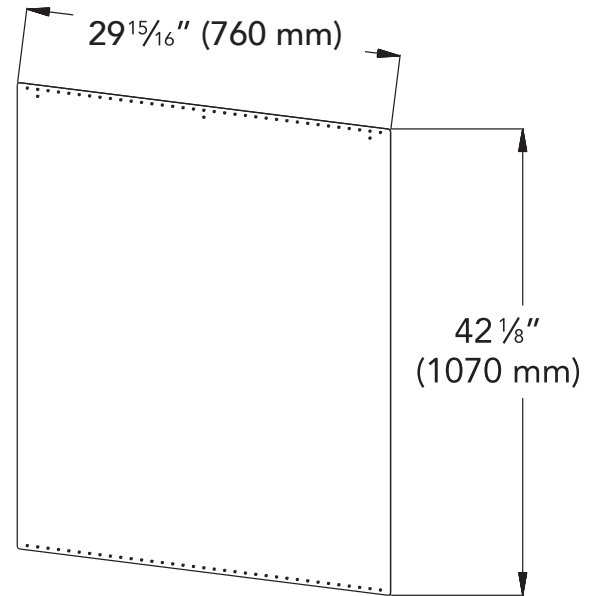

STAINLESS STEEL BACKSPLASH
PA30JBS 30" WIDE