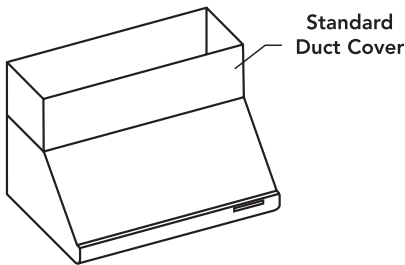

HMWB30FS WALL HOOD WITH BLOWER (30-INCH WIDTH)

MASTERPIECE®

OPTIONAL ACCESSORIES

30" WIDE DUCT COVER
DC30US 6" HIGH
DCT30US 12" HIGH

Stainless steel duct cover for wall hood applications