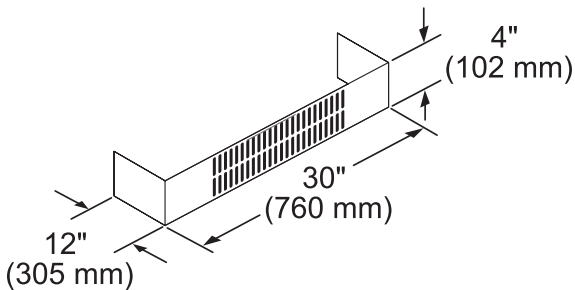

RECIRCULATION KIT
RECIRC30FS 30" WIDE

- Stainless steel finish
- Perfect for hard to duct installations
- Use with 600 CFM blowers only