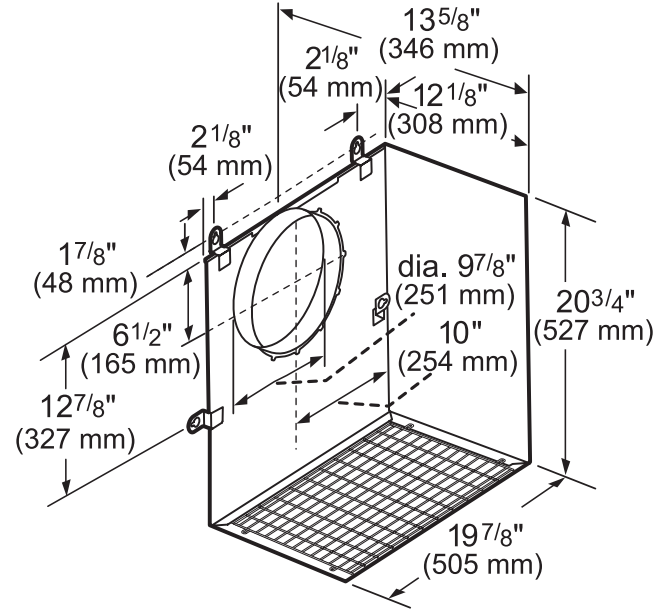

TECHNICAL DETAILS

Watts (W)	80 W
Current (A)	10 A
Volts (V)	120 V
Frequency (Hz)	60 Hz
Plug Type	120V-3 Prong
Power Cord Length	51 2/16"

DIMENSIONS & WEIGHT

Overall Appliance Dimensions (Width Of Canopy Included) (HxWxD) (in)	30 3/8" - 41 3/8" / x 47 1/4" x 27 1/2"
Height Of The Chimney (in)	28 3/8" - 39 7/16"
Required Distance Above Cooktop / Range Cooking Surface	30" / 30"
Diameter of Air Duct (in) Top	6"
Net Weight (lbs)	101 lbs

measurements in inches and mm

measurements in inches and mm

VTR1330E-1300 CFM

measurements in inches and mm

HPIN48HS

48-INCH LOW PROFILE ISLAND HOOD

PROFESSIONAL SERIES

REMOTE BLOWER ACCESSORIES