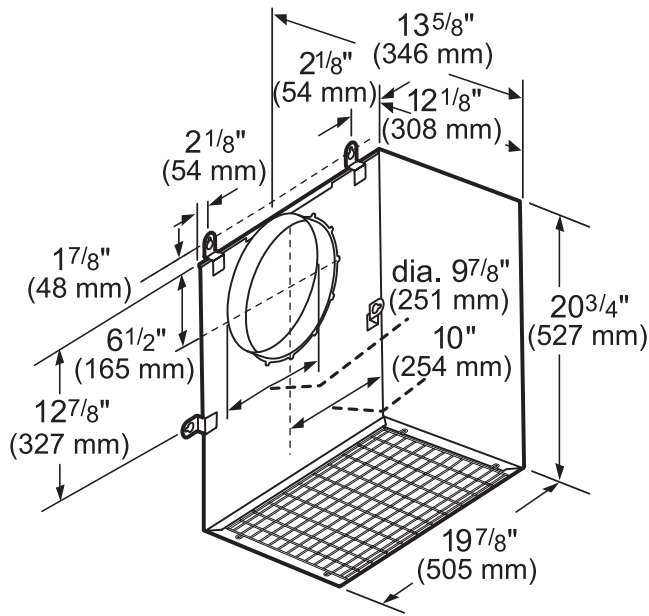

TECHNICAL DETAILS

Watts (W)	80 W
Current (A)	10 A
Volts (V)	120 V
Frequency (Hz)	60 Hz
Plug Type	120V-3 Prong
Power Cord Length	51 2/16"

DIMENSIONS & WEIGHT

Overall Appliance Dimensions (Width Of Canopy Included) (HxWxD) (in)	30 3/8" - 41 3/8" / x 47 1/4" x 27 1/2"
Height Of The Chimney (in)	28 3/8" - 39 7/16"
Required Distance Above Cooktop / Range Cooking Surface	30" / 30"
Diameter of Air Duct (in) Top	6"
Net Weight (lbs)	101 lbs

measurements in inches and mm

measurements in inches and mm

VTR1330E-1300 CFM

measurements in inches and mm

HPIN48HS

48-INCH LOW PROFILE ISLAND HOOD

PROFESSIONAL SERIES

REMOTE BLOWER ACCESSORIES