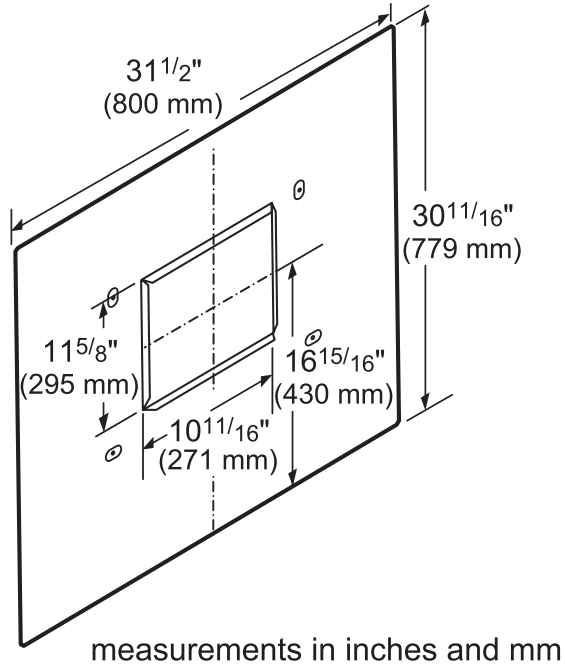

ROOFPLATE RFPLT1000

EXTNCB25

25 ft. Blower Connector Cable for use with the following Inline and Remote blowers: VTR630D, VTR1030D, VTR1330E, VTI610D, VTI1010D

These warranties give you specific legal rights and you may have other rights that vary from state to state. Full warranty and limited warranty from date of installation. For complete warranty details, refer to your Use & Care manual, or ask your dealer.

Specifications are for planning purposes only. Refer to installation instructions and consult your countertop supplier prior to making counter opening. Consult with a heating and ventilation engineer for your specific ventilation requirements. For the most detailed information, refer to installation instructions accompanying product or write to Thermador indicating the model number. Specifications are correct at time of printing. Thermador reserves the right to change product specifications or design without notice. Some models are certified for use in Canada. Thermador is not responsible for products that are transported from the U.S. for use in Canada.