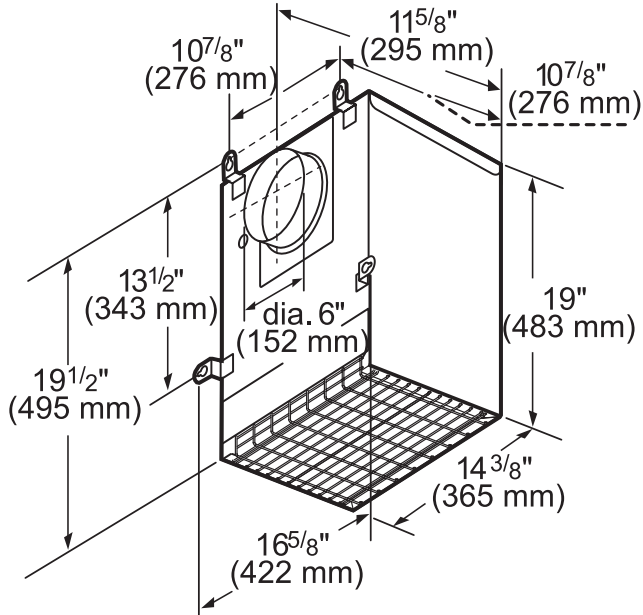

TECHNICAL DETAILS

Watts (W)	80 W
Current (A)	10 A
Volts (V)	120 V
Frequency (Hz)	60 Hz
Plug Type	120V-3 Prong
Power Cord Length	51 2/16"

DIMENSIONS & WEIGHT

Overall Appliance Dimensions (Width Of Canopy Included) (HxWxD) (in)	30 3/8" - 41 3/8" / x 47 1/4" x 27 1/2"
Height Of The Chimney (in)	28 3/8" - 39 7/16"
Required Distance Above Cooktop / Range Cooking Surface	30" / 30"
Diameter of Air Duct (in) Top	6"
Net Weight (lbs)	101 lbs

measurements in inches and mm

measurements in inches and mm

VTR1330E-1300 CFM

measurements in inches and mm

HPIN48HS

48-INCH LOW PROFILE ISLAND HOOD

PROFESSIONAL SERIES

REMOTE BLOWER ACCESSORIES