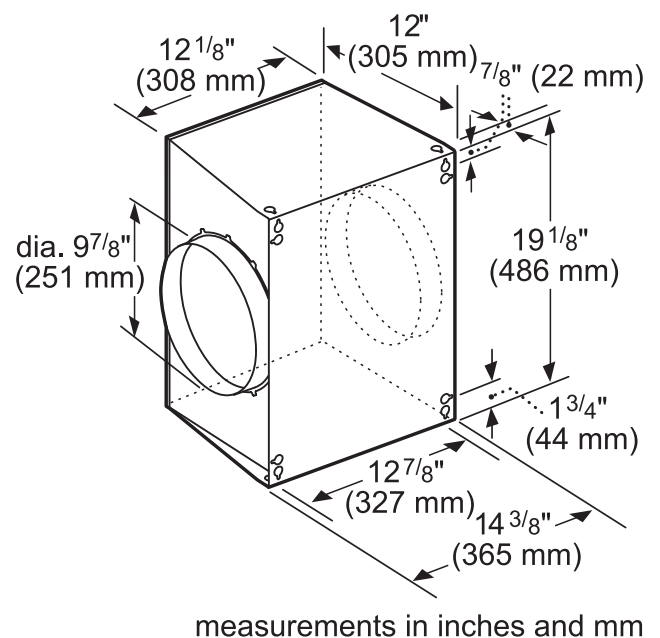

VTI1010D-1000 CFM