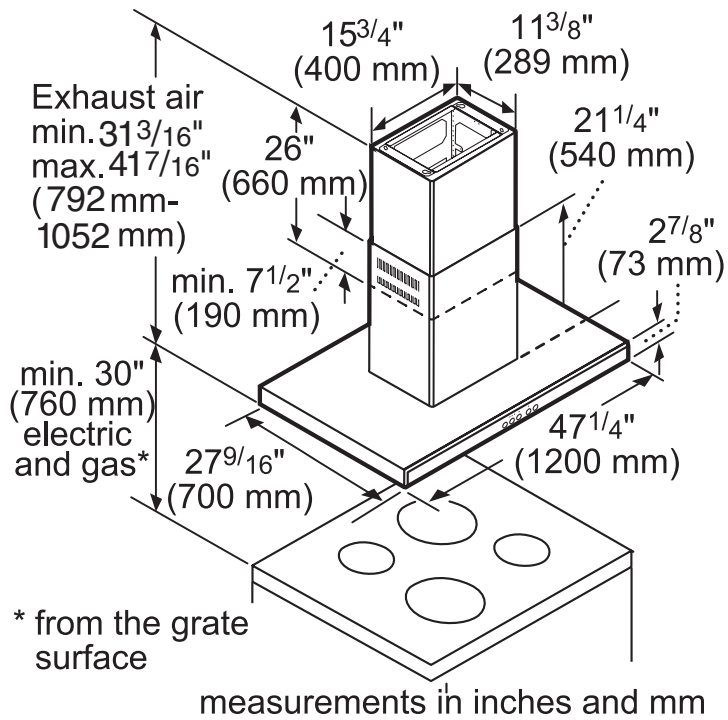

TECHNICAL DETAILS

Watts (W)	80 W
Current (A)	10 A
Volts (V)	120 V
Frequency (Hz)	60 Hz
Plug Type	120V-3 Prong
Power Cord Length	51 2/16"

DIMENSIONS & WEIGHT

Overall Appliance Dimensions (Width Of Canopy Included) (HxWxD) (in)	30 3/8" - 41 3/8" / x 47 1/4" x 27 1/2"
Height Of The Chimney (in)	28 3/8" - 39 7/16"
Required Distance Above Cooktop / Range Cooking Surface	30" / 30"
Diameter of Air Duct (in) Top	6"
Net Weight (lbs)	101 lbs

WARRANTY

Limited Warranty Parts And Labor	2 Year
----------------------------------	--------

HPIN48HS

48-INCH LOW PROFILE ISLAND HOOD

PROFESSIONAL SERIES

HOOD DIMENSIONS

INLINE BLOWERS (MOUNTED BETWEEN KITCHEN AND EXTERNAL WALL)

measurements in inches and mm

measurements in inches and mm

VTR1330E-1300 CFM

measurements in inches and mm

HPIN48HS

48-INCH LOW PROFILE ISLAND HOOD

PROFESSIONAL SERIES

REMOTE BLOWER ACCESSORIES