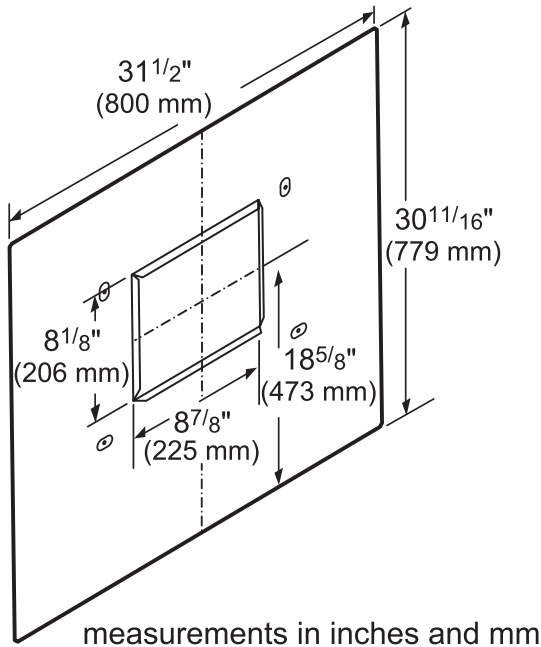

HPIN48HS

48-INCH LOW PROFILE ISLAND HOOD

PROFESSIONAL SERIES

REMOTE BLOWER ACCESSORIES

ROOFPLATE RFPLT600