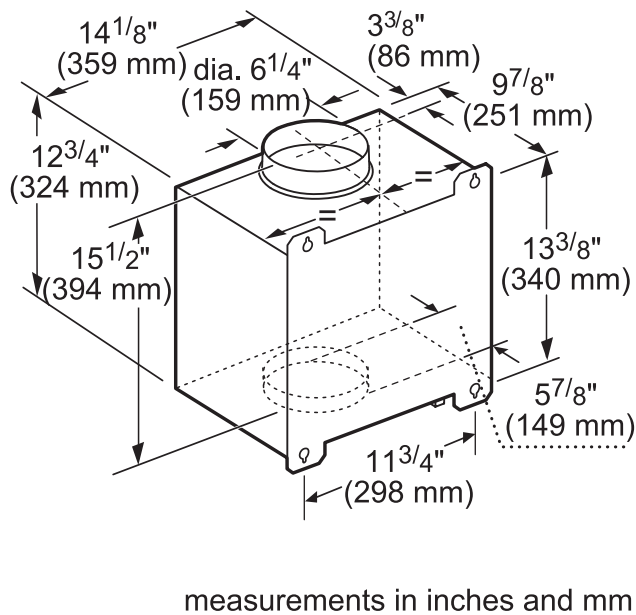

INLINE BLOWERS (MOUNTED BETWEEN KITCHEN AND EXTERNAL WALL)

VTI610D-600 CFM