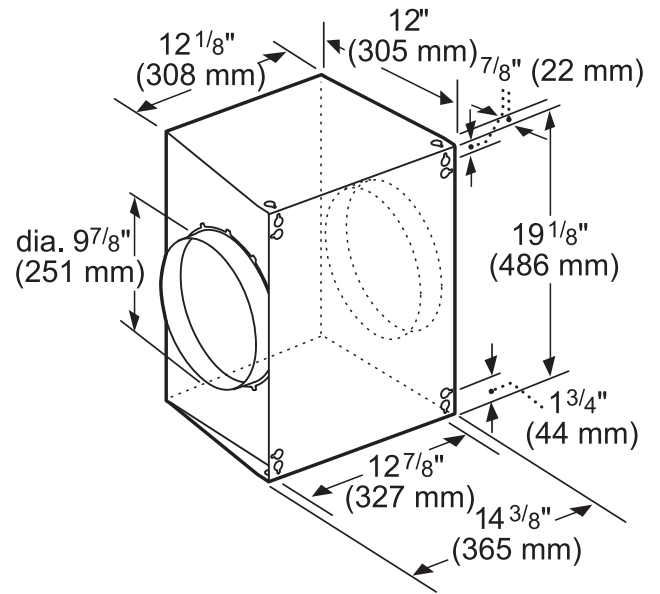

measurements in inches and mm