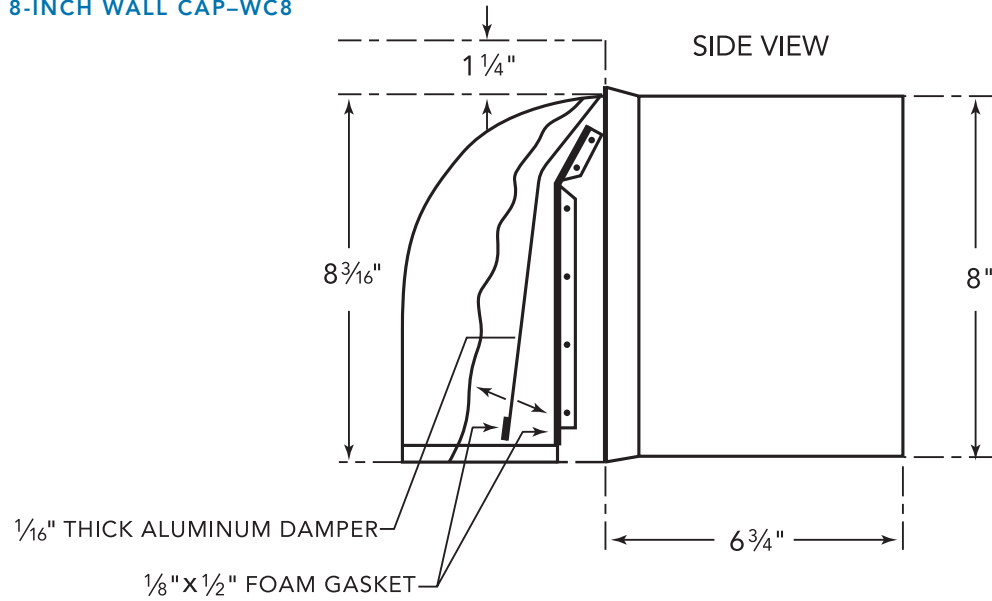

ROOF JACK & TRANSITION

ROOF JACK-RJ310

PH36GWS
27-INCH DEPTH WALL HOOD
(36-INCH WIDTH)
PROFESSIONAL® SERIES

WALL CAPS

8-INCH WALL CAP-WC8

10-INCH WALL CAP-WC10

These warranties give you specific legal rights and you may have other rights that vary from state to state. Full warranty and limited warranty from date of installation. For complete warranty details, refer to your Use & Care manual, or ask your dealer.