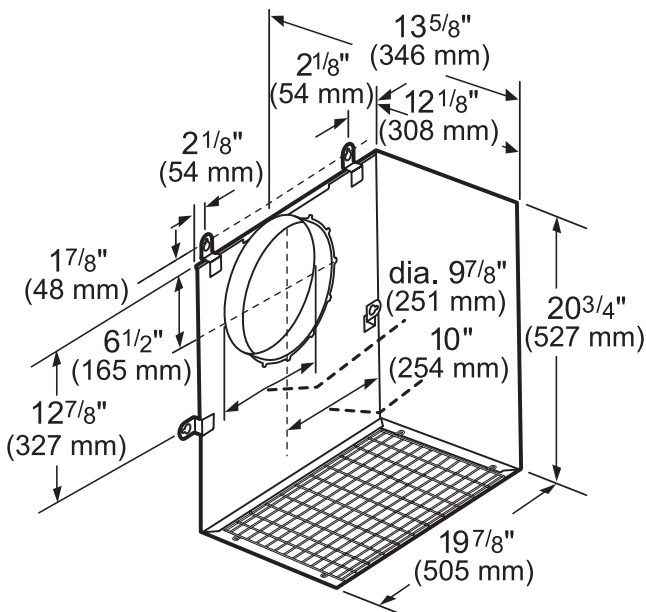

DIMENSIONS & WEIGHT

Overall Appliance Dimensions (Width Of Canopy Included) (HxWxD) (in)	18" x 35 15/16" x 27"
Required Distance Above Cooktop / Range Cooking Surface	30" / 30"
Diameter of Air Duct (in) Top	10"
Diameter of Air Duct (in) Back	10"
Net Weight (lbs)	80 lbs

REMOTE BLOWERS (MOUNTED TO ROOF OR EXTERNAL WALL)

VTR630W-600 CFM

VTR1030W-1000 CFM

measurements in inches and mm

measurements in inches and mm

VTR1330W-1300 CFM

measurements in inches and mm

PH36GWS
27-INCH DEPTH WALL HOOD
(36-INCH WIDTH)
PROFESSIONAL® SERIES