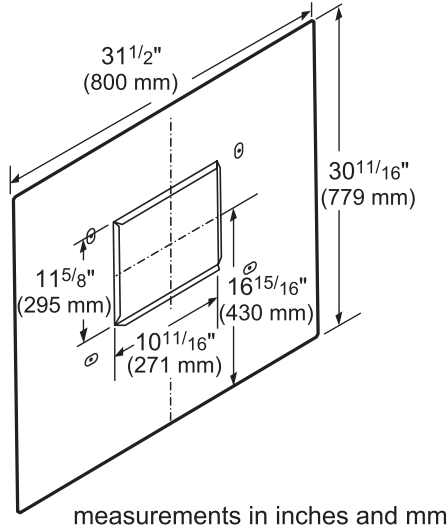

DIMENSIONS & WEIGHT

Overall Appliance Dimensions (Width Of Canopy Included) (HxWxD) (in)	18" x 35 15/16" x 27"
Required Distance Above Cooktop / Range Cooking Surface	30" / 30"
Diameter of Air Duct (in) Top	10"
Diameter of Air Duct (in) Back	10"
Net Weight (lbs)	80 lbs

VTN1090R-1000 CFM

measurements in inches and mm

PH36GWS
27-INCH DEPTH WALL HOOD
(36-INCH WIDTH)
PROFESSIONAL® SERIES

REMOTE BLOWER ACCESSORIES

ROOFPLATE-RFPLT600P

ROOFPLATE-RFPLT1000P

EXTNCB25W

For use with the following Inline and Remote Blowers: VTR630W, VTR1030W, VTR1330W, VTI610W, VTI1010W