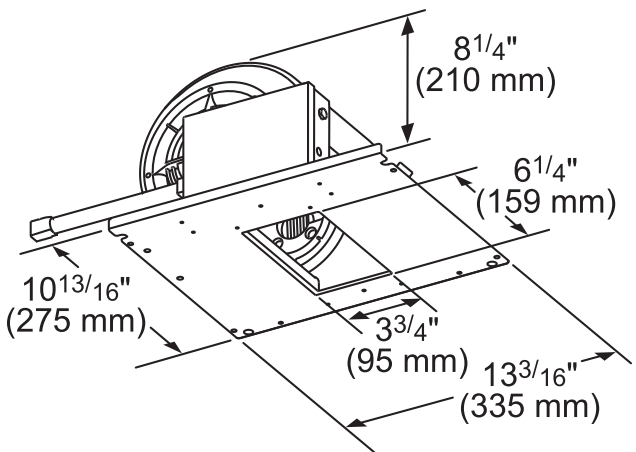

REMOTE BLOWERS (MOUNTED TO ROOF OR EXTERNAL WALL)

VTR630W-600 CFM

VTR1030W-1000 CFM

measurements in inches and mm

measurements in inches and mm

VTR1330W-1300 CFM

measurements in inches and mm

PH36GWS
27-INCH DEPTH WALL HOOD
(36-INCH WIDTH)
PROFESSIONAL® SERIES

INLINE BLOWERS (MOUNTED BETWEEN KITCHEN AND EXTERNAL WALL)

VTI610W-600 CFM

measurements in inches and mm

VTI1010W-1000 CFM

measurements in inches and mm

INTEGRATED BLOWERS (MOUNTED IN HOOD)

VTN630W-600 CFM

measurements in inches (mm)