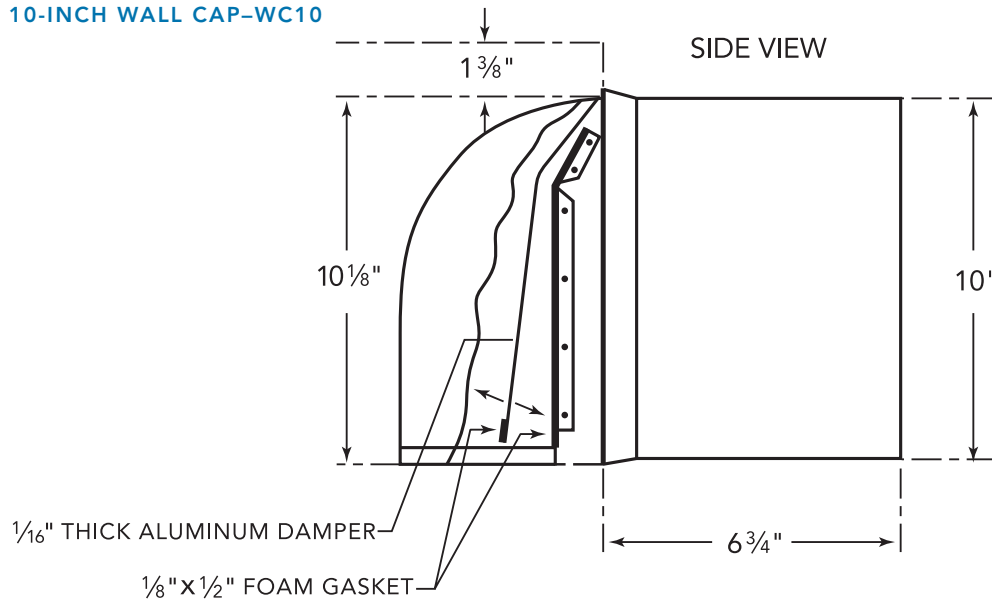

ROOF JACK & TRANSITION

ROOF JACK-RJ310

PH36GWS
27-INCH DEPTH WALL HOOD
(36-INCH WIDTH)
PROFESSIONAL® SERIES

WALL CAPS

8-INCH WALL CAP-WC8

10-INCH WALL CAP-WC10

These warranties give you specific legal rights and you may have other rights that vary from state to state. Full warranty and limited warranty from date of installation. For complete warranty details, refer to your Use & Care manual, or ask your dealer.