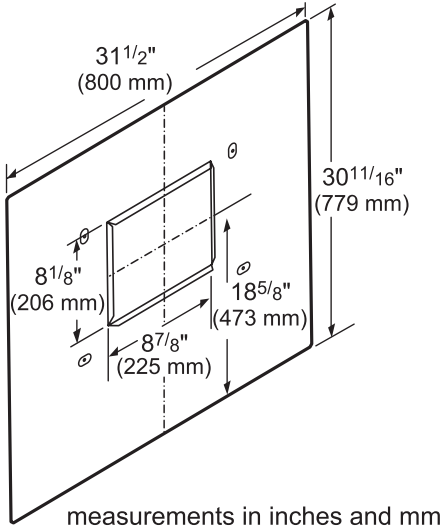

DIMENSIONS & WEIGHT

Overall Appliance Dimensions (Width Of Canopy Included) (HxWxD) (in)	18" x 35 15/16" x 27"
Required Distance Above Cooktop / Range Cooking Surface	30" / 30"
Diameter of Air Duct (in) Top	10"
Diameter of Air Duct (in) Back	10"
Net Weight (lbs)	80 lbs

VTN1090R-1000 CFM

measurements in inches and mm

PH36GWS
27-INCH DEPTH WALL HOOD
(36-INCH WIDTH)
PROFESSIONAL® SERIES

REMOTE BLOWER ACCESSORIES

ROOFPLATE-RFPLT600P

ROOFPLATE-RFPLT1000P

EXTNCB25W

For use with the following Inline and Remote Blowers: VTR630W, VTR1030W, VTR1330W, VTI610W, VTI1010W