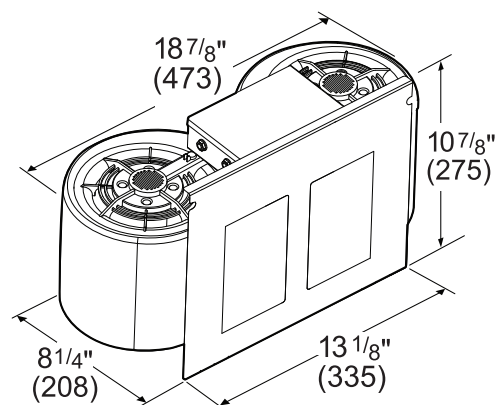

measurements in inches and mm