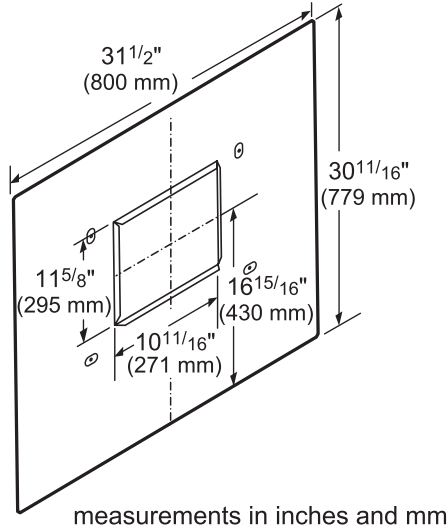

DIMENSIONS & WEIGHT

Overall Appliance Dimensions (Width Of Canopy Included) (HxWxD) (in)	18" x 47 15/16" x 24"
Required Distance Above Cooktop / Range Cooking Surface	30" / 30"
Diameter of Air Duct (in) Top	10"
Diameter of Air Duct (in) Back	10"
Net Weight (lbs)	94 lbs

VTN1090R-1000 CFM

measurements in inches and mm

PH48HWS
24-INCH DEPTH WALL HOOD
(48-INCH WIDTH)
PROFESSIONAL® SERIES

REMOTE BLOWER ACCESSORIES

ROOFPLATE-RFPLT600P

ROOFPLATE-RFPLT1000P

EXTNCB25W

For use with the following Inline and Remote Blowers: VTR630W, VTR1030W, VTR1330W, VTI610W, VTI1010W