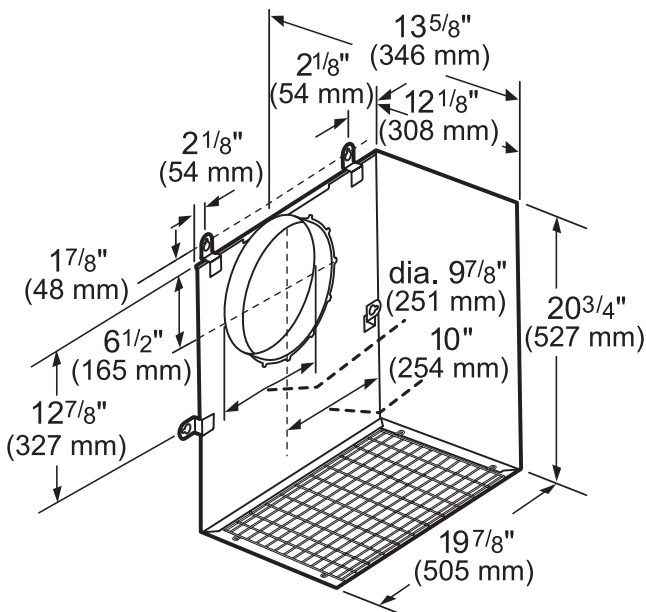

DIMENSIONS & WEIGHT

Overall Appliance Dimensions (Width Of Canopy Included) (HxWxD) (in)	18" x 47 15/16" x 24"
Required Distance Above Cooktop / Range Cooking Surface	30" / 30"
Diameter of Air Duct (in) Top	10"
Diameter of Air Duct (in) Back	10"
Net Weight (lbs)	94 lbs

REMOTE BLOWERS (MOUNTED TO ROOF OR EXTERNAL WALL)

VTR630W-600 CFM

VTR1030W-1000 CFM

measurements in inches and mm

measurements in inches and mm

VTR1330W-1300 CFM

measurements in inches and mm

PH48HWS
24-INCH DEPTH WALL HOOD
(48-INCH WIDTH)
PROFESSIONAL® SERIES