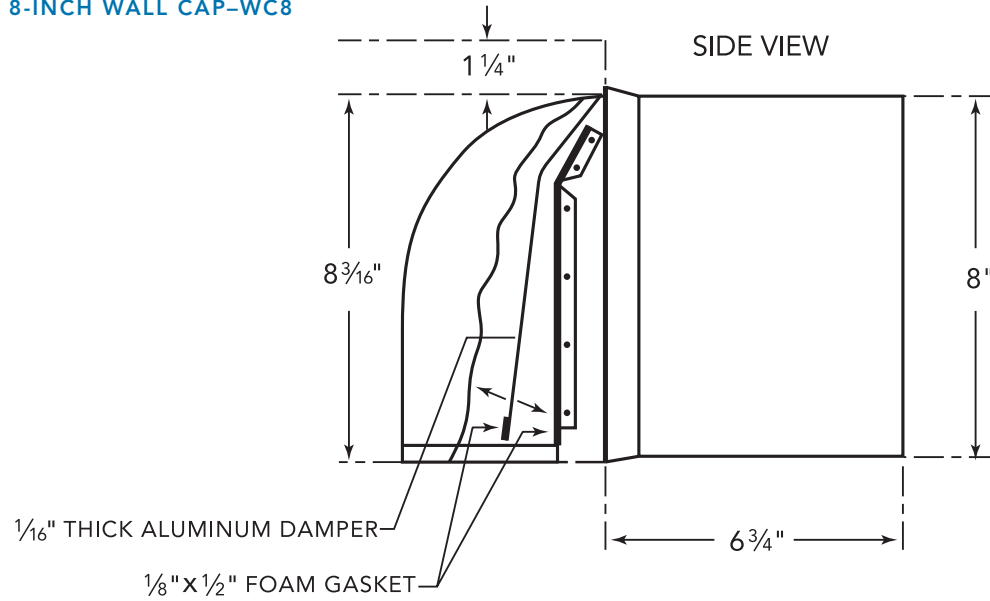

ROOF JACK & TRANSITION

ROOF JACK-RJ310

PH48HWS
24-INCH DEPTH WALL HOOD
(48-INCH WIDTH)
PROFESSIONAL® SERIES

WALL CAPS

8-INCH WALL CAP-WC8

10-INCH WALL CAP-WC10

These warranties give you specific legal rights and you may have other rights that vary from state to state. Full warranty and limited warranty from date of installation. For complete warranty details, refer to your Use & Care manual, or ask your dealer.