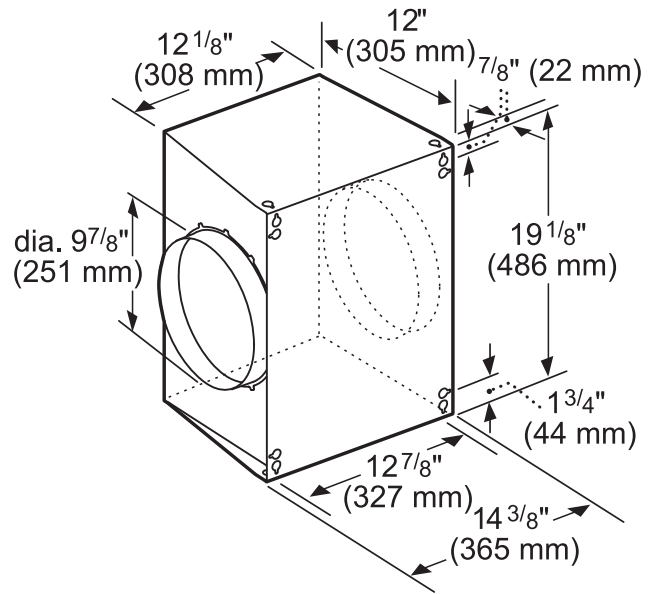

measurements in inches and mm