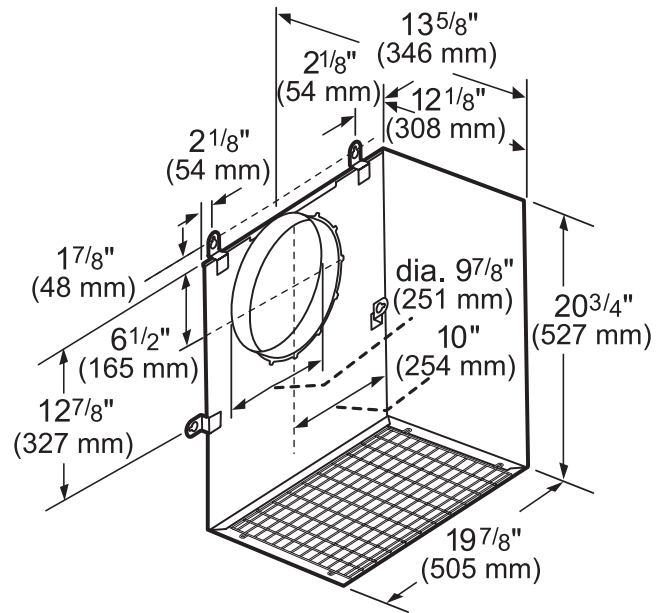

DIMENSIONS & WEIGHT

Overall Appliance Dimensions (Width Of Canopy Included) (HxWxD) (in)	18" x 47 15/16" x 24"
Required Distance Above Cooktop / Range Cooking Surface	30" / 30"
Diameter of Air Duct (in) Top	10"
Diameter of Air Duct (in) Back	10"
Net Weight (lbs)	94 lbs

PH48HWS

24-INCH DEPTH WALL HOOD

(48-INCH WIDTH)

PROFESSIONAL® SERIES

MODEL	DESCRIPTION		ELECTRIC LOAD						
			VTN630W	VTN1090W	VTI610W	VTI1010W	VTR630W	VTR1030W	VTR1330W
PH48HWS	48" Harmony Wall Hood	Amps	4.6	8.0	6.5	8.4	6.5	8.4	11.9
		Watts	552	960	780	1,008	780	1,008	1,428

REMOTE BLOWERS (MOUNTED TO ROOF OR EXTERNAL WALL)

VTR630W-600 CFM

VTR1030W-1000 CFM

measurements in inches and mm

measurements in inches and mm

VTR1330W-1300 CFM

measurements in inches and mm

PH48HWS
24-INCH DEPTH WALL HOOD
(48-INCH WIDTH)
PROFESSIONAL® SERIES