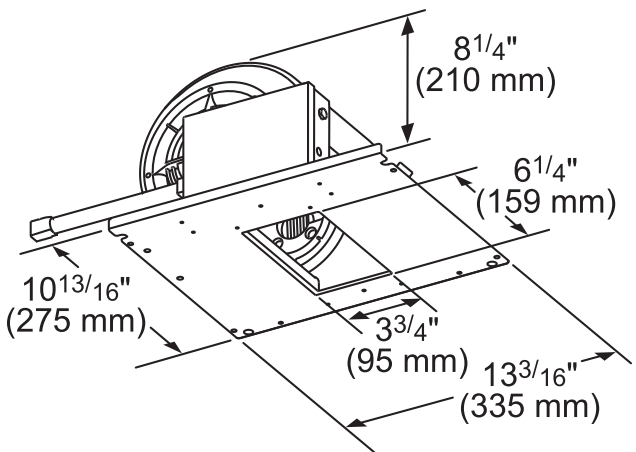

REMOTE BLOWERS (MOUNTED TO ROOF OR EXTERNAL WALL)

VTR630W-600 CFM

VTR1030W-1000 CFM

measurements in inches and mm

measurements in inches and mm

VTR1330W-1300 CFM

measurements in inches and mm

PH48HWS
24-INCH DEPTH WALL HOOD
(48-INCH WIDTH)
PROFESSIONAL® SERIES

INLINE BLOWERS (MOUNTED BETWEEN KITCHEN AND EXTERNAL WALL)

VTI610W-600 CFM

measurements in inches and mm

VTI1010W-1000 CFM

measurements in inches and mm

INTEGRATED BLOWERS (MOUNTED IN HOOD)

VTN630W-600 CFM

measurements in inches (mm)