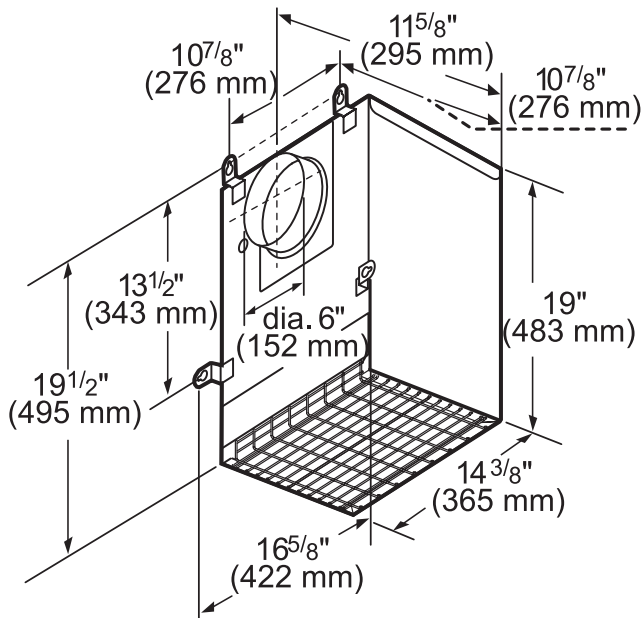

DIMENSIONS & WEIGHT

Overall Appliance Dimensions (Width Of Canopy Included) (HxWxD) (in)	18" x 47 15/16" x 24"
Required Distance Above Cooktop / Range Cooking Surface	30" / 30"
Diameter of Air Duct (in) Top	10"
Diameter of Air Duct (in) Back	10"
Net Weight (lbs)	94 lbs

PH48HWS

24-INCH DEPTH WALL HOOD

(48-INCH WIDTH)

PROFESSIONAL® SERIES

MODEL	DESCRIPTION		ELECTRIC LOAD						
			VTN630W	VTN1090W	VTI610W	VTI1010W	VTR630W	VTR1030W	VTR1330W
PH48HWS	48" Harmony Wall Hood	Amps	4.6	8.0	6.5	8.4	6.5	8.4	11.9
		Watts	552	960	780	1,008	780	1,008	1,428

REMOTE BLOWERS (MOUNTED TO ROOF OR EXTERNAL WALL)

VTR630W-600 CFM

VTR1030W-1000 CFM

measurements in inches and mm

measurements in inches and mm

VTR1330W-1300 CFM

measurements in inches and mm

PH48HWS
24-INCH DEPTH WALL HOOD
(48-INCH WIDTH)
PROFESSIONAL® SERIES