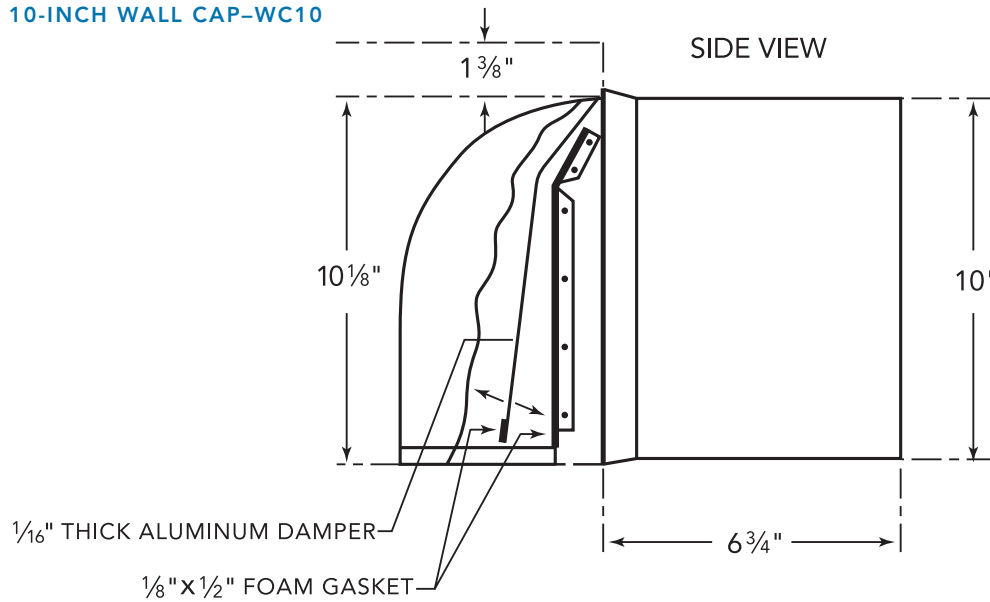

ROOF JACK & TRANSITION

ROOF JACK-RJ310

PH48HWS
24-INCH DEPTH WALL HOOD
(48-INCH WIDTH)
PROFESSIONAL® SERIES

WALL CAPS

8-INCH WALL CAP-WC8

10-INCH WALL CAP-WC10

These warranties give you specific legal rights and you may have other rights that vary from state to state. Full warranty and limited warranty from date of installation. For complete warranty details, refer to your Use & Care manual, or ask your dealer.