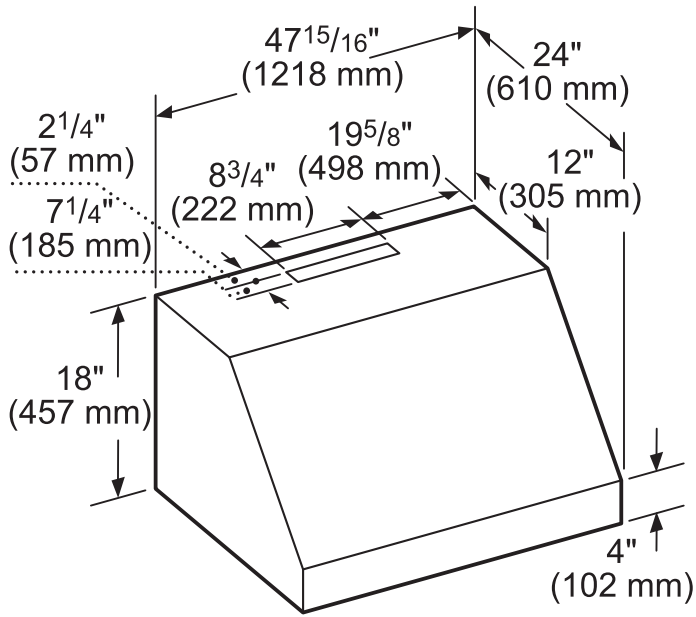

DIMENSIONS & WEIGHT

Overall Appliance Dimensions (Width Of Canopy Included) (HxWxD) (in)	18" x 47 15/16" x 24"
Required Distance Above Cooktop / Range Cooking Surface	30" / 30"
Diameter of Air Duct (in) Top	10"
Diameter of Air Duct (in) Back	10"
Net Weight (lbs)	94 lbs

WARRANTY

Limited Warranty Parts And Labor	2 Year
----------------------------------	--------

PH48HWS
24-INCH DEPTH WALL HOOD
(48-INCH WIDTH)
PROFESSIONAL® SERIES

HOOD DIMENSIONS

measurements in inches (mm)