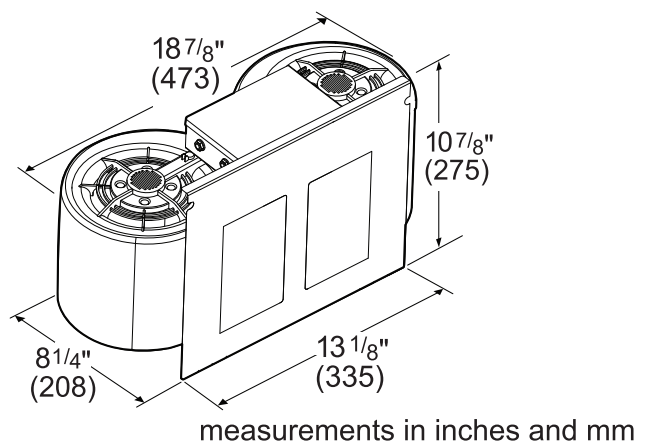

measurements in inches and mm