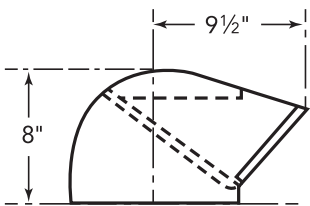

ROOF JACK & TRANSITION

ROOF JACK-RJ310