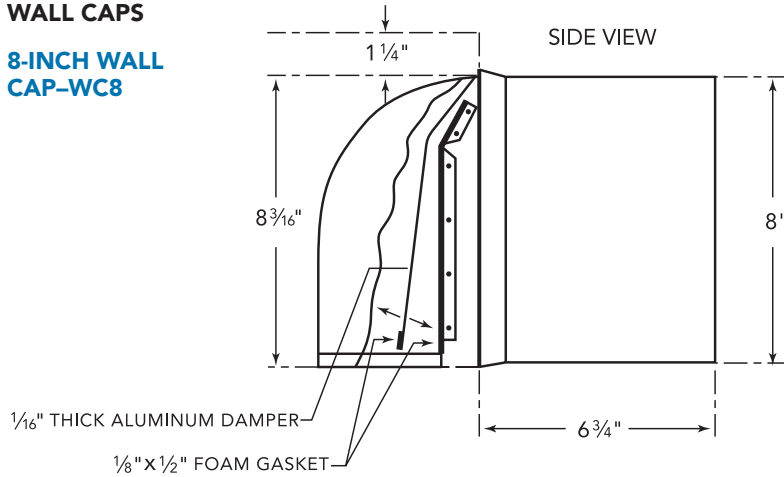

VCIB36JP

36-INCH CUSTOM INSERT WITH BLOWER

PROFESSIONAL SERIES

HOOD DIMENSIONS

OPTIONAL ACCESSORIES

REMOTE CONTROL PANEL VC12REMK5

- Stainless steel finish
- Cable-connected to blower and hood controls (operation of controls only from remote)
- Cable length 30 ft.

WALL CAPS

8-INCH WALL CAP-WC8

10-INCH WALL CAP-WC10

These warranties give you specific legal rights and you may have other rights that vary from state to state. Full warranty and limited warranty from date of installation. For complete warranty details, refer to your Use & Care manual, or ask your dealer.