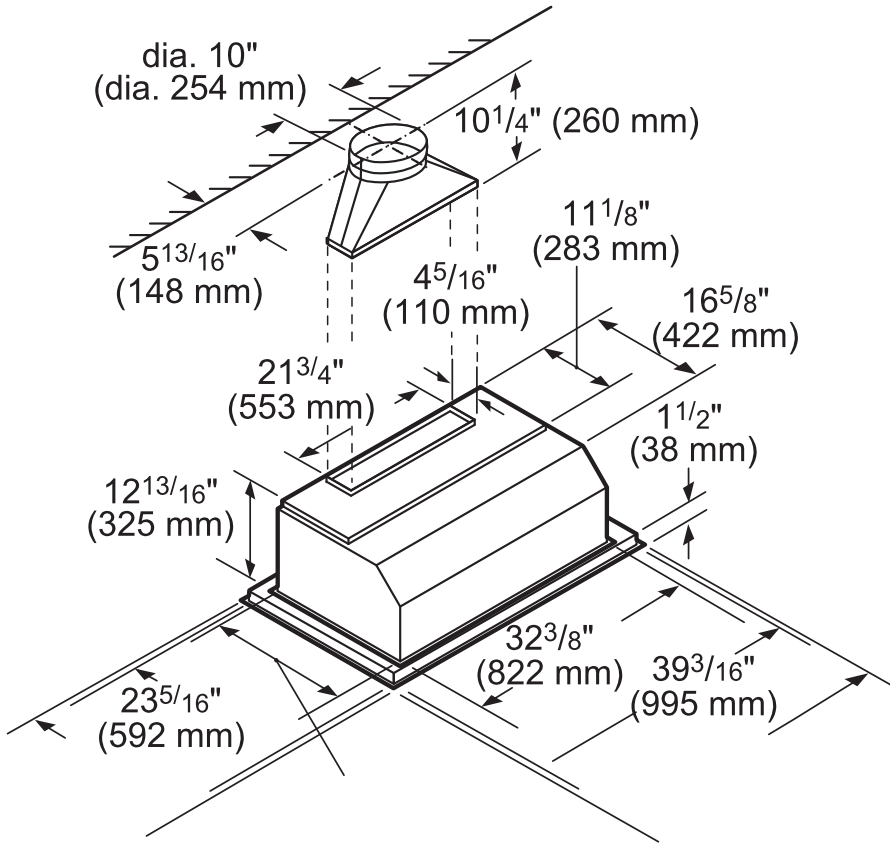

TECHNICAL DETAILS

Watts (W)	1,020 W
Current (A)	15 A
Volts (V)	120 V
Frequency (Hz)	60 Hz
Plug Type	Fixed Connection
Power Cord / Conduit Length (in)	Direct Wire at Junction Box

DIMENSIONS & WEIGHT

Overall Appliance Dimensions (Width of Canopy Included) (HxWxD) (in)	14 5/16" x 40 1/2" x 24 3/4"
Required Distance Above Cooktop/Range Cooking Surface	30" Electric / 30" Gas
Diameter of Air Duct (in.) Top	10"
Net Weight (lbs)	86 lbs

VCIB36JP

36-INCH CUSTOM INSERT WITH BLOWER

PROFESSIONAL SERIES

HOOD DIMENSIONS

OPTIONAL ACCESSORIES

REMOTE CONTROL PANEL VC12REMK5

- Stainless steel finish
- Cable-connected to blower and hood controls (operation of controls only from remote)
- Cable length 30 ft.