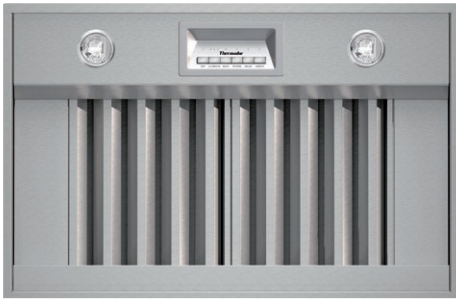

VCIB36JP

36-INCH CUSTOM INSERT WITH BLOWER

PROFESSIONAL SERIES

FEATURES & BENEFITS

- A unique all in one box solution that includes the hood, a 1,000 CFM blower, liner, baffle filters, lights, transition and a back-draft damper
- Suitable for wall or island applications
- Three fan speeds with a delayed shut-off that tackles lingering odors for up to 10 minutes
- Auto function senses heat from the cooking surface and adjusts fan speeds
- Built-in 'clean filter' reminder light illuminates after 40 hours of operation

ACCESSORIES (OPTIONAL)

Remote Control Panel	VCI2REMKS
36" Wide Stainless Steel Backsplash	PA36JBS

Remote Control Panel

GENERAL PROPERTIES

Operating Mode	Ducted
Number of Speed Settings	3-Stage
Motor Location	Integrated Motor In Hood Body
Number of Lights	2
Bulb Type	Halogen
Total Power of the Lamps (W)	40 W
Damper Included	Yes
Grease Filter Material	Washable Stainless Steel
Grease Filter Type	Stainless-Steel Commercial Style Baffle Filter

VCIB36JP

36-INCH CUSTOM INSERT WITH BLOWER

PROFESSIONAL SERIES

HOOD DIMENSIONS

OPTIONAL ACCESSORIES

REMOTE CONTROL PANEL VC12REMK5

- Stainless steel finish
- Cable-connected to blower and hood controls (operation of controls only from remote)
- Cable length 30 ft.

STAINLESS STEEL BACKSPLASH PA36JBS

VCIB36JP

36-INCH CUSTOM INSERT WITH BLOWER

PROFESSIONAL SERIES

ROOF JACK & TRANSITION

ROOF JACK-RJ310

TRANSITION

WALL CAP-WC310