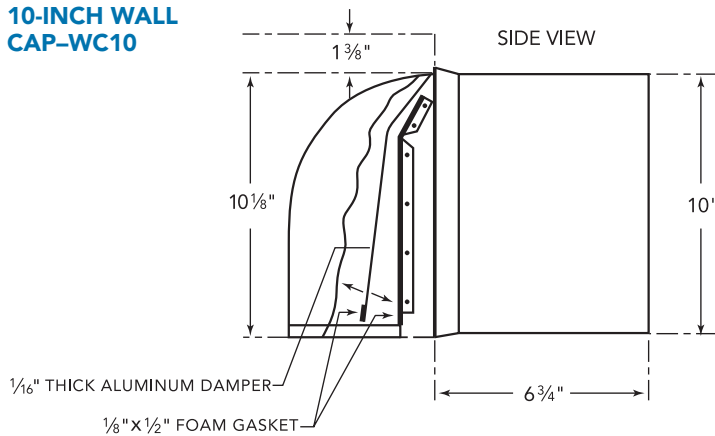

VCIB36JP

36-INCH CUSTOM INSERT WITH BLOWER

PROFESSIONAL SERIES

HOOD DIMENSIONS

OPTIONAL ACCESSORIES

REMOTE CONTROL PANEL VC12REMK5

- Stainless steel finish
- Cable-connected to blower and hood controls (operation of controls only from remote)
- Cable length 30 ft.

WALL CAPS

8-INCH WALL CAP-WC8

10-INCH WALL CAP-WC10

These warranties give you specific legal rights and you may have other rights that vary from state to state. Full warranty and limited warranty from date of installation. For complete warranty details, refer to your Use & Care manual, or ask your dealer.