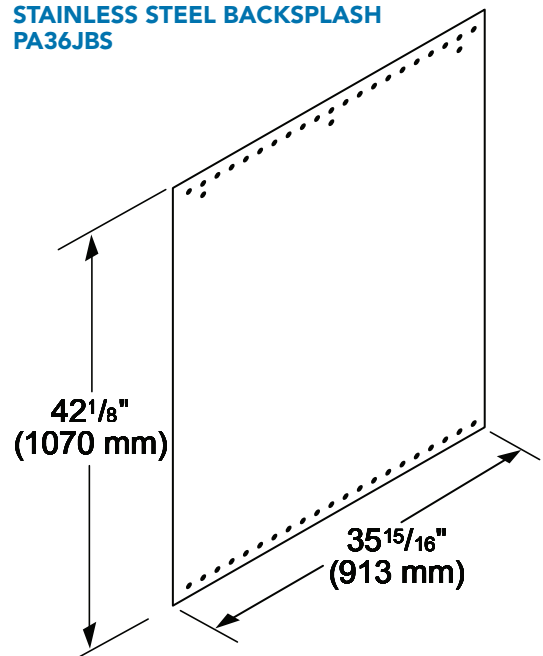

STAINLESS STEEL BACKSPLASH PA36JBS