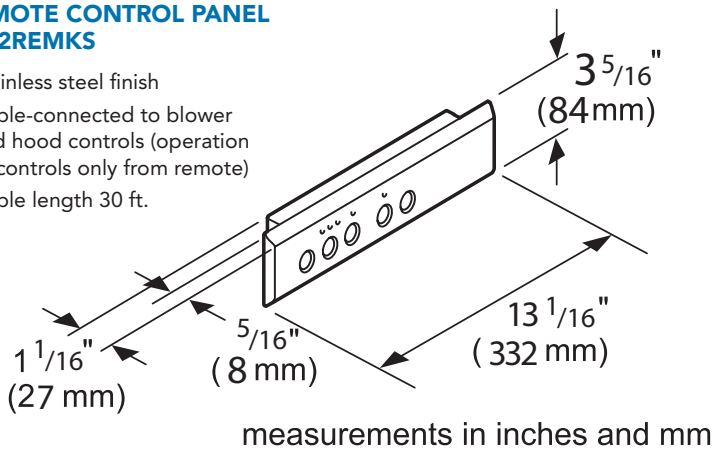

TECHNICAL DETAILS

Watts (W)	1,020 W
Current (A)	15 A
Volts (V)	120 V
Frequency (Hz)	60 Hz
Plug Type	Fixed Connection
Power Cord / Conduit Length (in)	Direct Wire at Junction Box

DIMENSIONS & WEIGHT

Overall Appliance Dimensions (Width of Canopy Included) (HxWxD) (in)	14 5/16" x 40 1/2" x 24 3/4"
Required Distance Above Cooktop/Range Cooking Surface	30" Electric / 30" Gas
Diameter of Air Duct (in.) Top	10"
Net Weight (lbs)	86 lbs

VCIB36JP

36-INCH CUSTOM INSERT WITH BLOWER

PROFESSIONAL SERIES

HOOD DIMENSIONS

OPTIONAL ACCESSORIES

REMOTE CONTROL PANEL VC12REMK5

- Stainless steel finish
- Cable-connected to blower and hood controls (operation of controls only from remote)
- Cable length 30 ft.