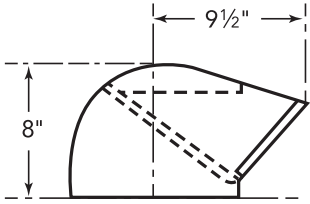

STAINLESS STEEL BACKSPLASH PA36JBS

VCIB36JP

36-INCH CUSTOM INSERT WITH BLOWER

PROFESSIONAL SERIES

ROOF JACK & TRANSITION

ROOF JACK-RJ310

TRANSITION

WALL CAP-WC310