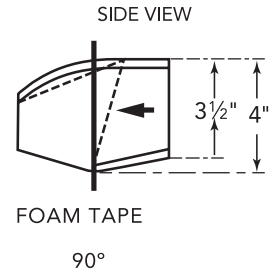

WALL CAP-WC310