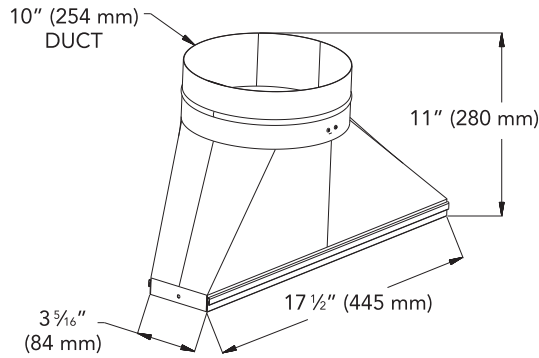

TRANSITION